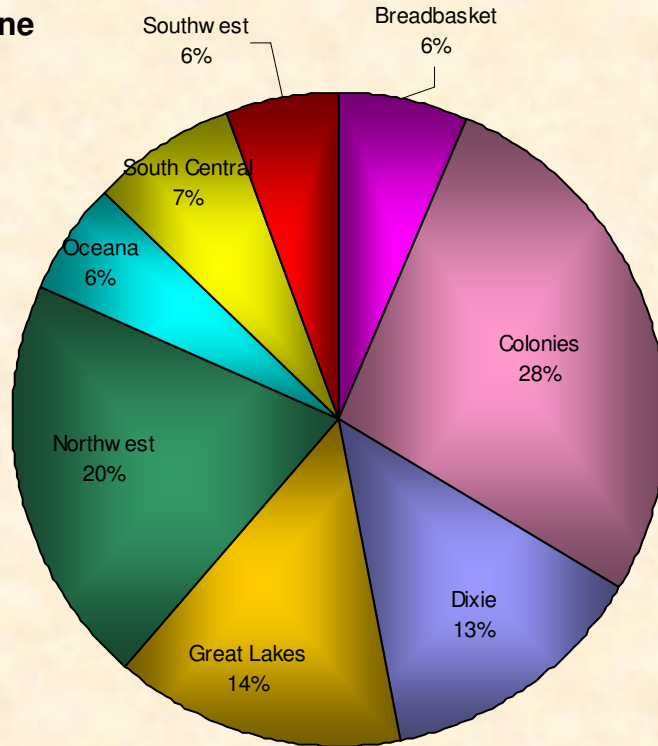

Zone **Number Participants Achieving Distance Milestones Per Zone April 2007**

Age Group

**Distance Milestones Achieved for Each Age Group April 2007**

**% Total Distance  
per Zone**

**% Total Distance  
per Agegroup**

Zone

### Total Distance in Miles Per Zone April 2007

Age Group