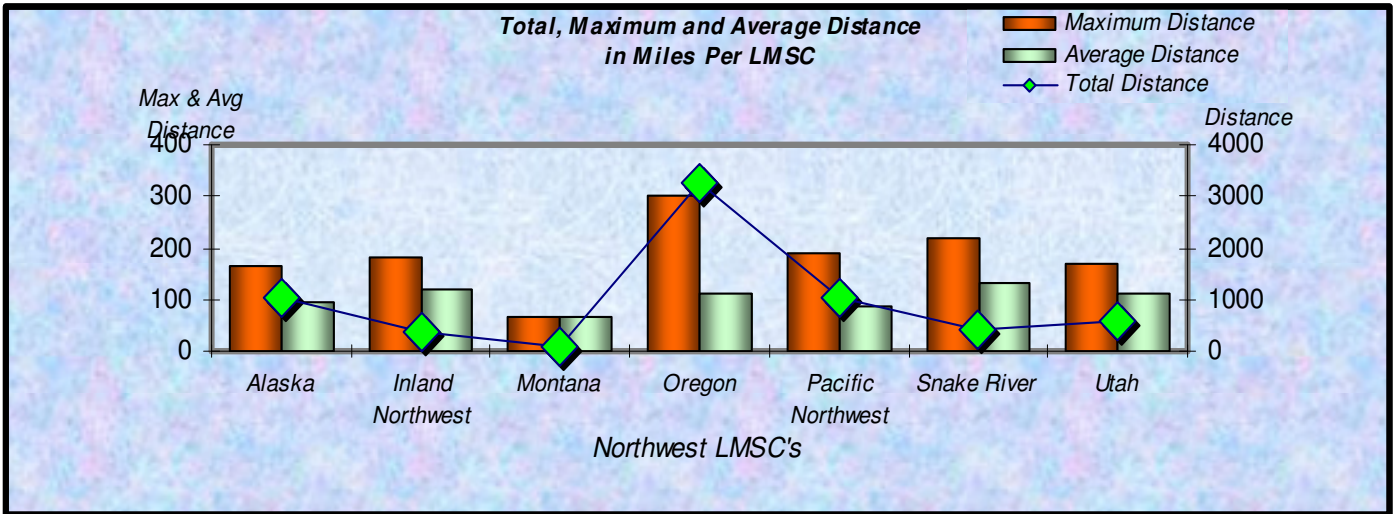

### Total Distance (Miles) for Each Age Group April 2007

Total Distance (Miles) through April 2007 Per LMSC

Total Distance

LMSC

**Total, Maximum and Average Distance in Miles Per Zone through April 2007**

**Total, Maximum and Average Distance in Miles Per Age Group through April 2007**

Number  
Participants

Male / Female Participants Per Zone April 2007

Male  
Female

Number  
Participants

Male / Female Participants Per Age Group April 2007