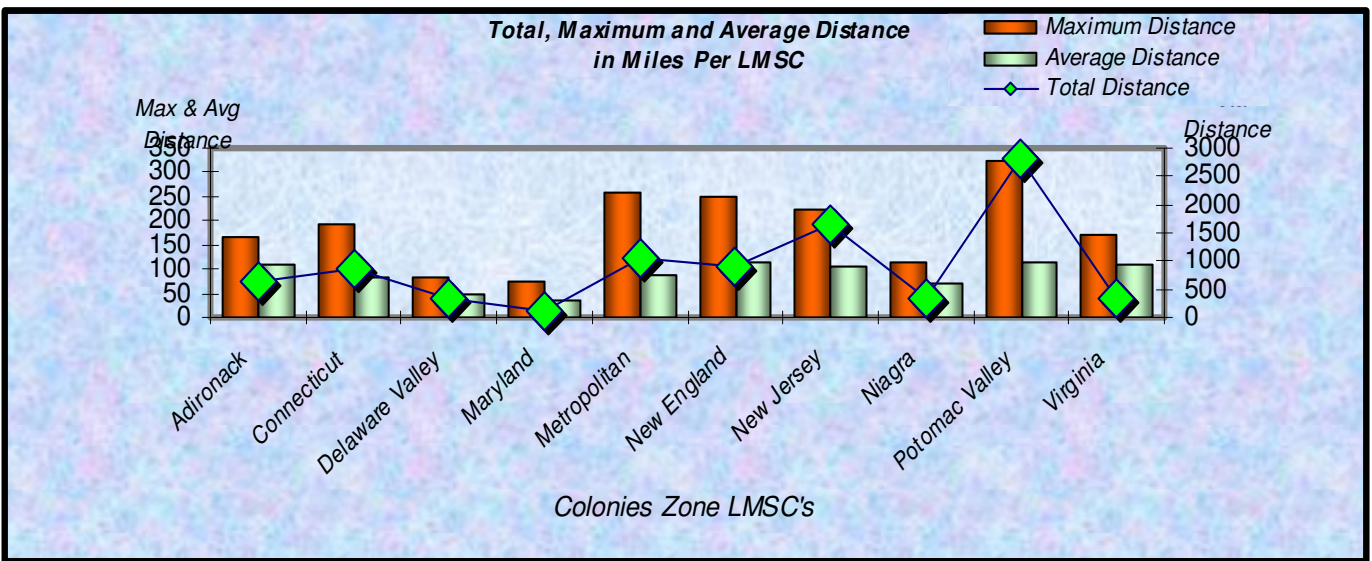

### Total Distance in Miles Per Zone April 2007

Age Group

### Total Distance (Miles) for Each Age Group April 2007

Total Distance (Miles) through April 2007 Per LMSC

Total Distance

LMSC

**Total, Maximum and Average Distance in Miles Per Zone through April 2007**

**Total, Maximum and Average Distance in Miles Per Age Group through April 2007**

Number  
Participants

Male / Female Participants Per Zone April 2007

Male  
Female

Number  
Participants

Male / Female Participants Per Age Group April 2007