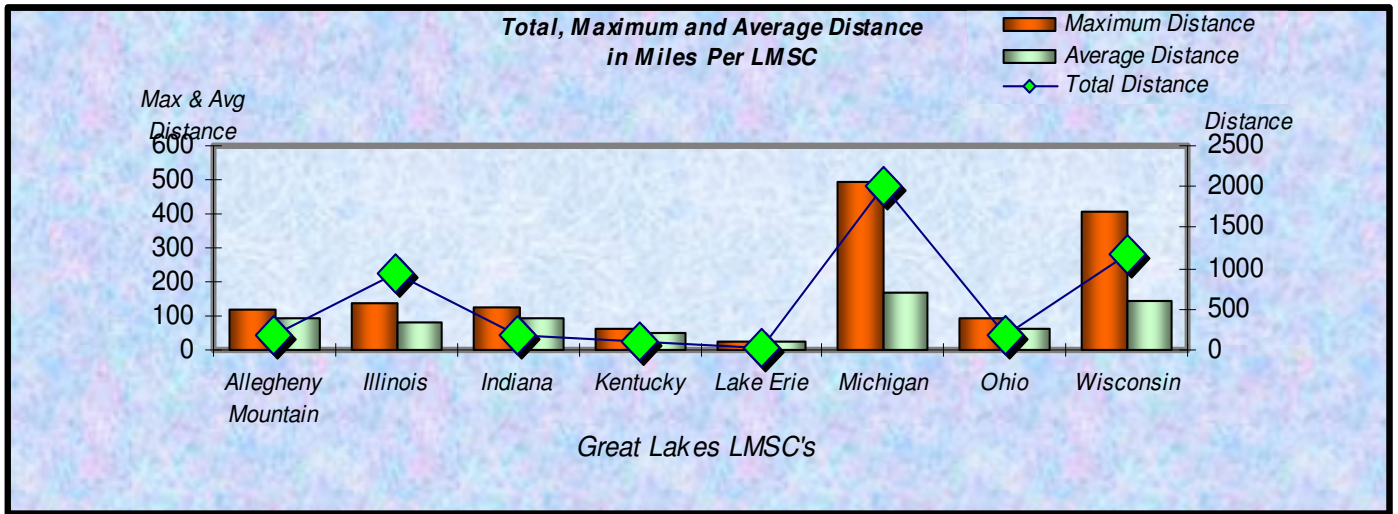

### Total Distance (Miles) for Each Age Group April 2007

Total Distance (Miles) through April 2007 Per LMSC

Total Distance

LMSC

**Total, Maximum and Average Distance in Miles Per Zone through April 2007**

**Total, Maximum and Average Distance in Miles Per Age Group through April 2007**

Number  
Participants

Male / Female Participants Per Zone April 2007

Male  
Female

Number  
Participants

Male / Female Participants Per Age Group April 2007