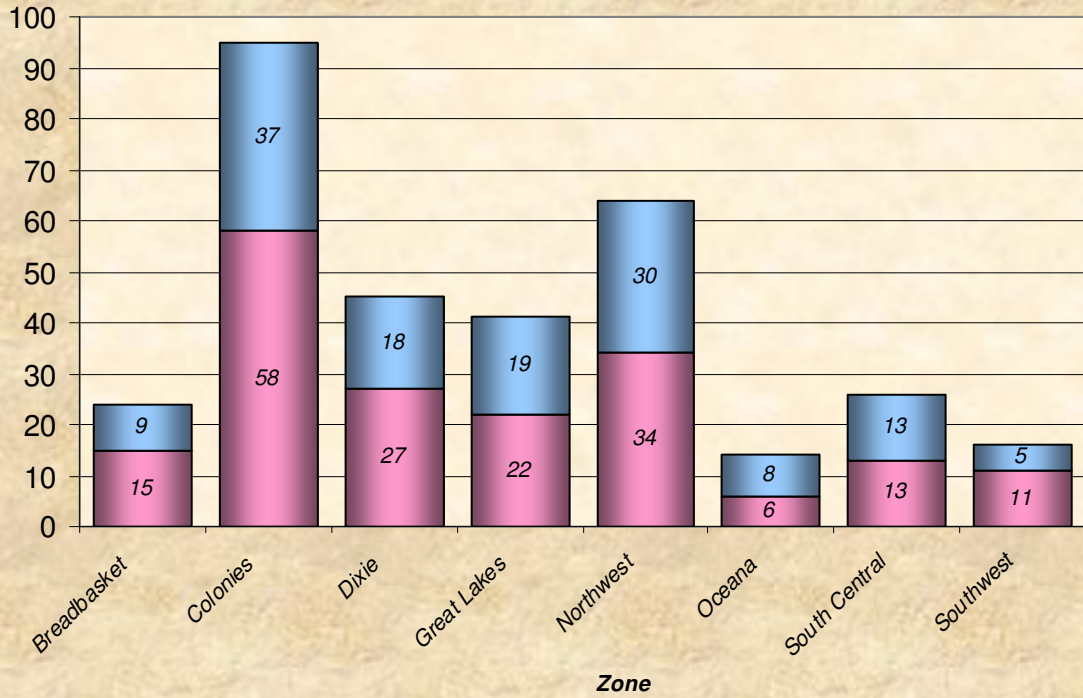

### Total Distance (Miles) for Each Age Group April 2007

Total Distance (Miles) through April 2007 Per LMSC

Total Distance

LMSC

**Total, Maximum and Average Distance in Miles Per Zone through April 2007**

**Total, Maximum and Average Distance in Miles Per Age Group through April 2007**

Number  
Participants

Male / Female Participants Per Zone April 2007

Male  
Female

Number  
Participants

Male / Female Participants Per Age Group April 2007

Male  
Female

Male / Female Participants Per LMSC April 2007

LMSC