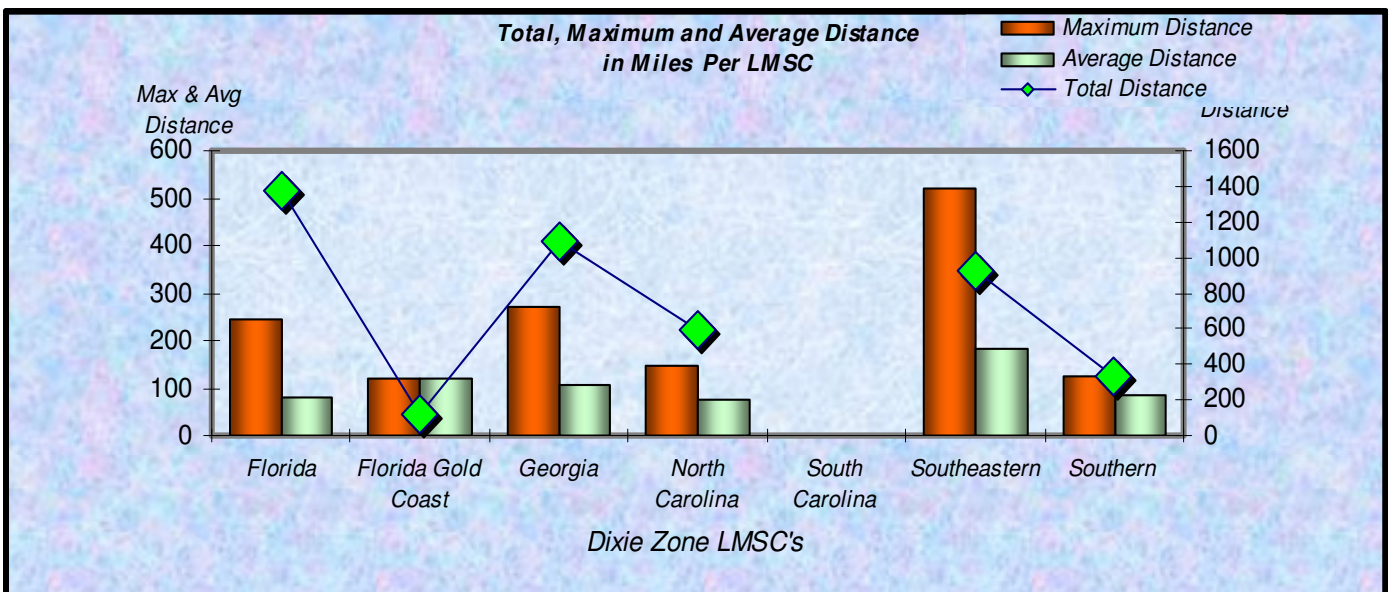

### Total Distance (Miles) for Each Age Group April 2007

Total Distance (Miles) through April 2007 Per LMSC

Total Distance

LMSC

**Total, Maximum and Average Distance in Miles Per Zone through April 2007**

**Total, Maximum and Average Distance in Miles Per Age Group through April 2007**

Number  
Participants

Male / Female Participants Per Zone April 2007

Male  
Female

Number  
Participants

Male / Female Participants Per Age Group April 2007