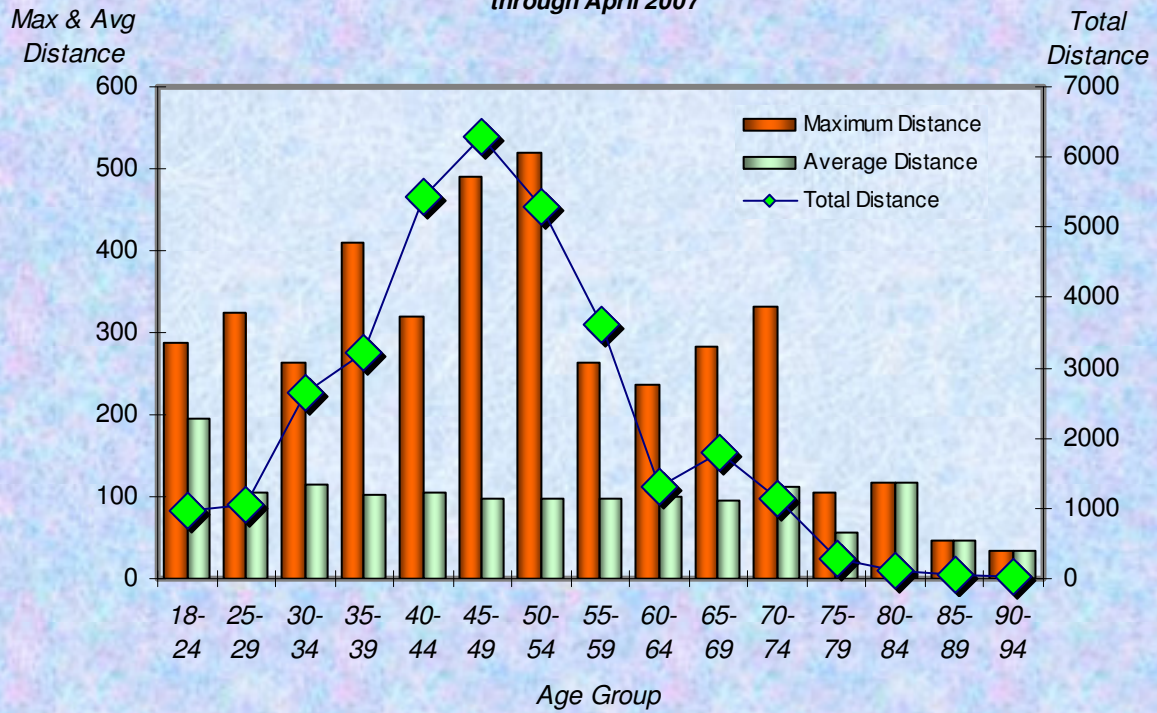

### Total Distance in Miles Per Zone April 2007

Age Group

### Total Distance (Miles) for Each Age Group April 2007

Total Distance (Miles) through April 2007 Per LMSC

Total Distance

LMSC

**Total, Maximum and Average Distance in Miles Per Zone through April 2007**

**Total, Maximum and Average Distance in Miles Per Age Group through April 2007**

Number  
Participants

Male / Female Participants Per Zone April 2007

Male  
Female

Number  
Participants

Male / Female Participants Per Age Group April 2007