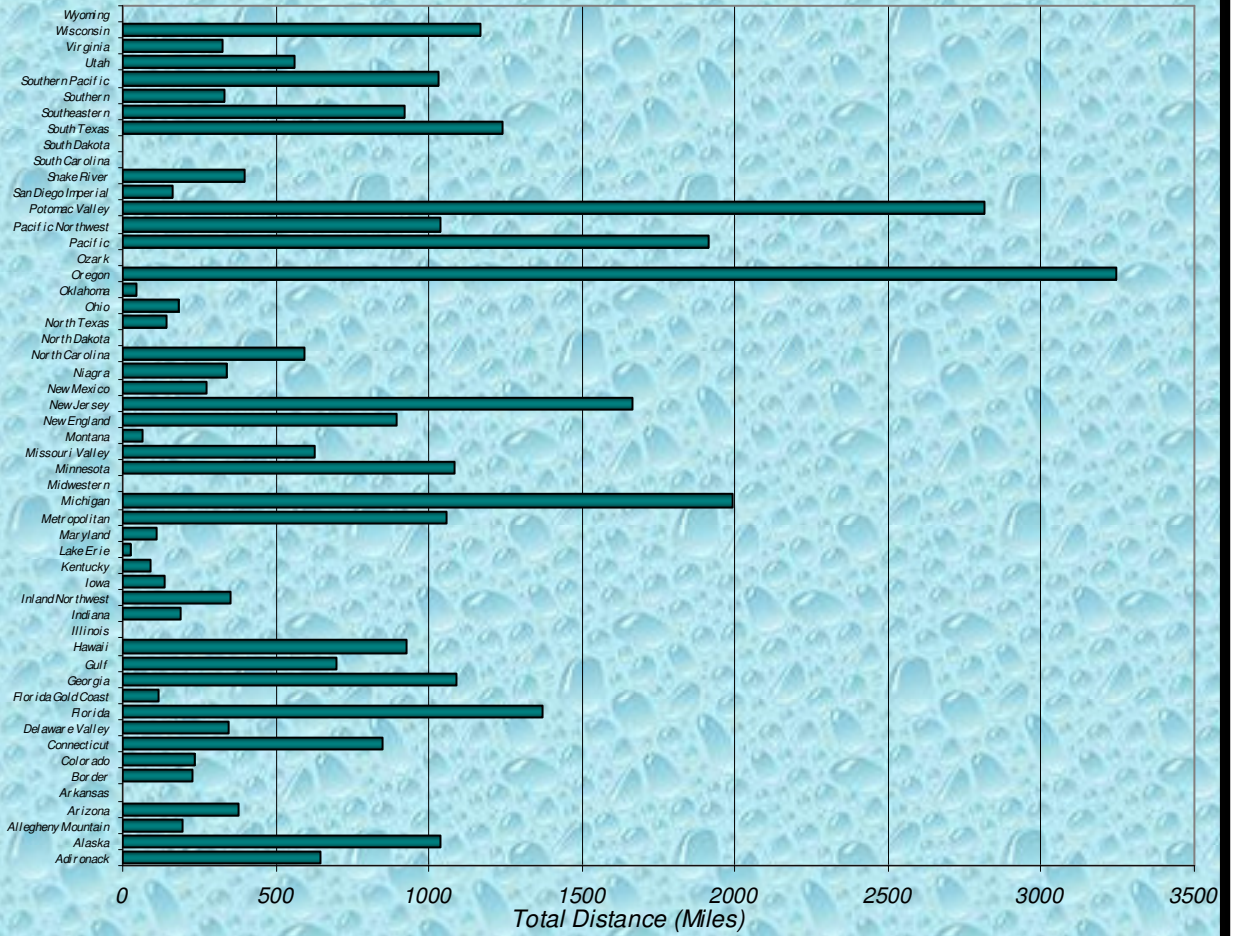

Zone **Number Participants Achieving Distance Milestones Per Zone April 2007**

Age Group

**Distance Milestones Achieved for Each Age Group April 2007**

**% Total Distance  
per Zone**

**% Total Distance  
per Agegroup**

### Total Distance in Miles Per Zone April 2007

Age Group

### Total Distance (Miles) for Each Age Group April 2007

Total Distance (Miles) through April 2007 Per LMSC

Total Distance

LMSC

**Total, Maximum and Average Distance in Miles Per Zone through April 2007**