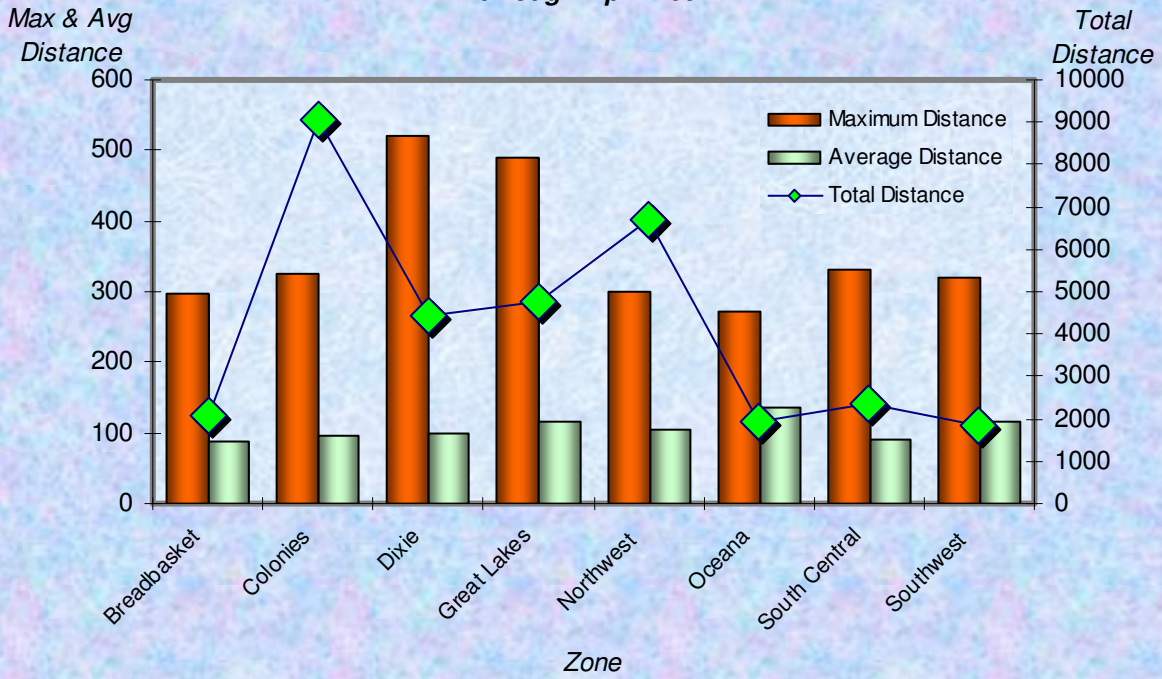

### Total Distance in Miles Per Zone April 2007

Age Group

### Total Distance (Miles) for Each Age Group April 2007

Total Distance (Miles) through April 2007 Per LMSC

Total Distance

LMSC

**Total, Maximum and Average Distance in Miles Per Zone through April 2007**

**Total, Maximum and Average Distance in Miles Per Age Group through April 2007**

Number  
Participants

Male / Female Participants Per Zone April 2007

Male  
Female

Number  
Participants

Male / Female Participants Per Age Group April 2007