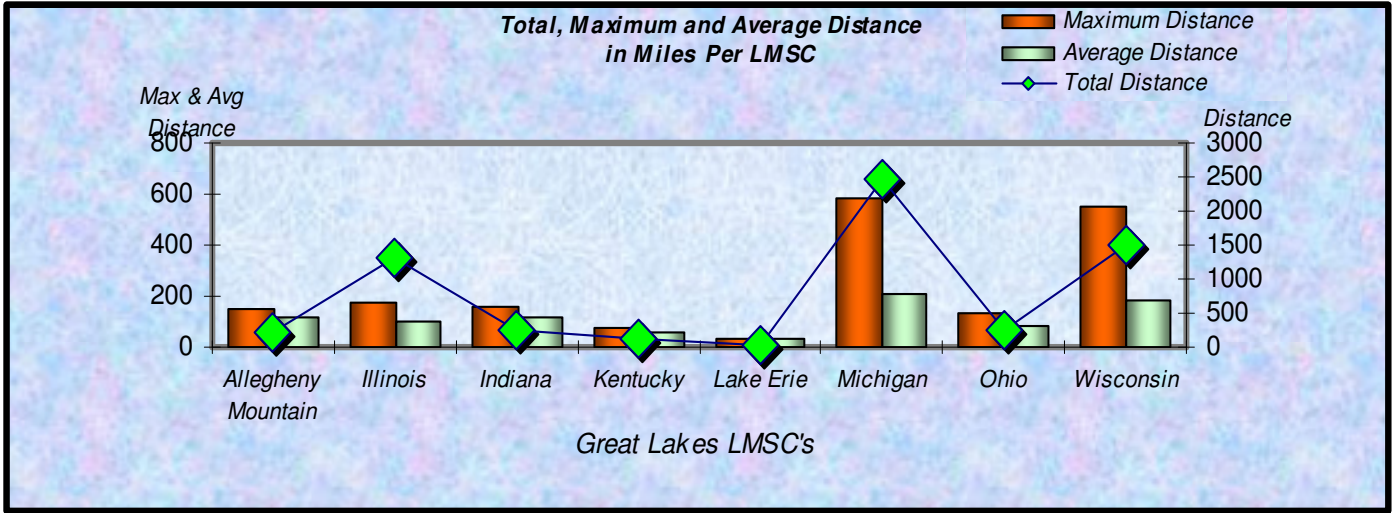

Zone **Number Participants Achieving Distance Milestones Per Zone May 2007**

Age Group

Distance Milestones Achieved for Each Age Group May 2007

**% Total Distance
per Zone**

**% Total Distance
per Agegroup**

Total Distance (Miles) through May 2007 Per LMSC

Total Distance

LMSC

Total, Maximum and Average Distance in Miles Per Zone through May 2007

Total, Maximum and Average Distance in Miles Per Age Group through May 2007

Number
Participants

Male / Female Participants Per Zone May 2007

Male
Female

Number
Participants

Male / Female Participants Per Age Group May 2007

Male
Female

Male / Female Participants Per LMSC May 2007

LMSC