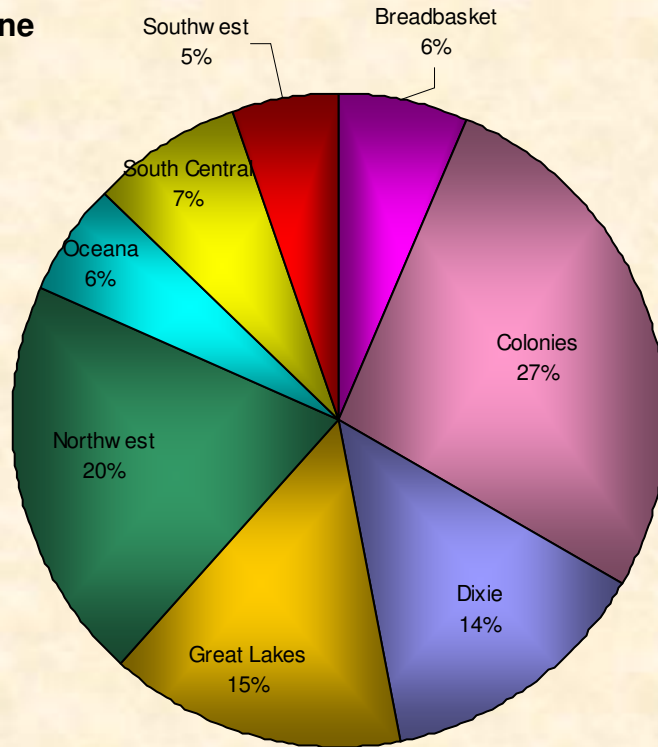

Zone **Number Participants Achieving Distance Milestones Per Zone May 2007**

Age Group

Distance Milestones Achieved for Each Age Group May 2007

**% Total Distance
per Zone**

**% Total Distance
per Agegroup**

Total Distance (Miles) through May 2007 Per LMSC

Total Distance

LMSC

Total, Maximum and Average Distance in Miles Per Zone through May 2007

Total, Maximum and Average Distance in Miles Per Age Group through May 2007

Number
Participants

Male / Female Participants Per Zone May 2007

Male
Female

Number
Participants

Male / Female Participants Per Age Group May 2007

Male
Female

Male / Female Participants Per LMSC May 2007

LMSC