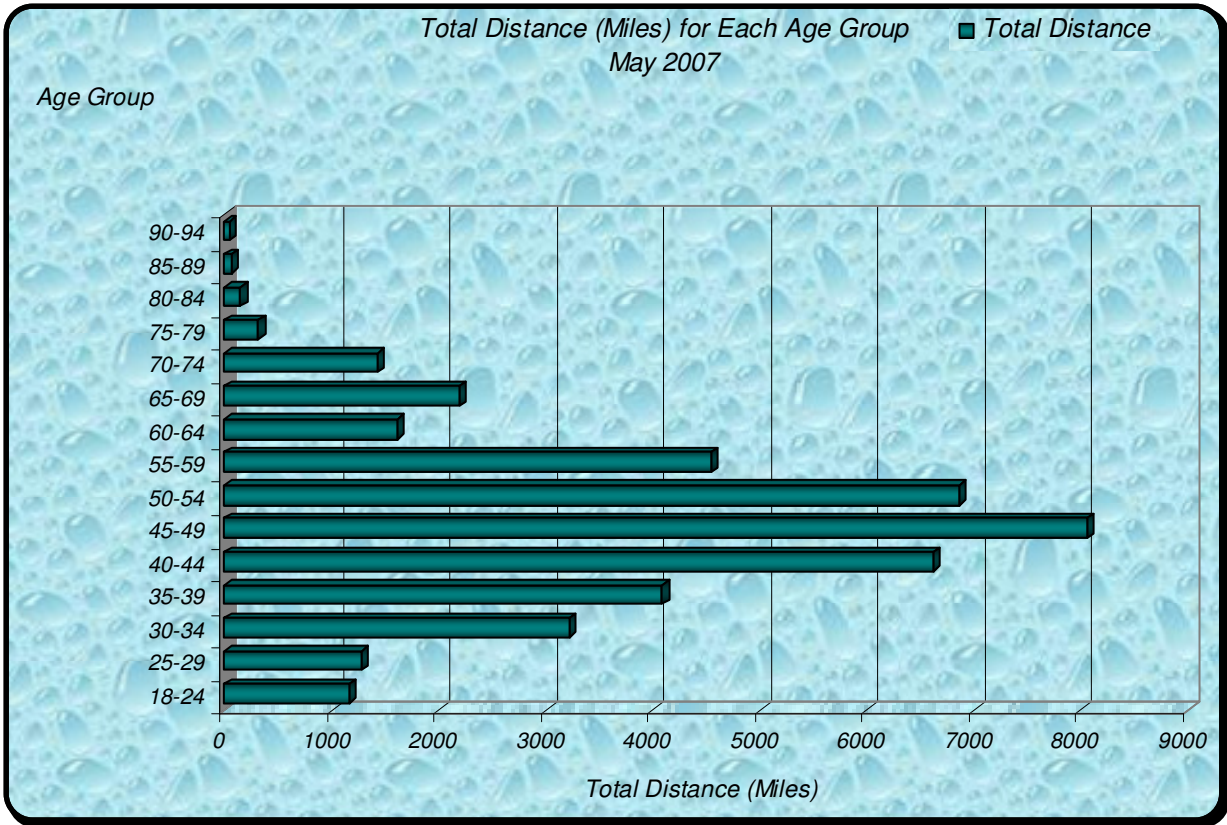

Zone **Number Participants Achieving Distance Milestones Per Zone May 2007**

Age Group

Distance Milestones Achieved for Each Age Group May 2007

**% Total Distance
per Zone**

**% Total Distance
per Agegroup**

Total Distance (Miles) through May 2007 Per LMSC

Total Distance

LMSC

Total, Maximum and Average Distance in Miles Per Zone through May 2007

Total, Maximum and Average Distance in Miles Per Age Group through May 2007

Number
Participants

Male / Female Participants Per Zone May 2007

Male
Female

Number
Participants

Male / Female Participants Per Age Group May 2007

Male
Female

Male / Female Participants Per LMSC May 2007

LMSC