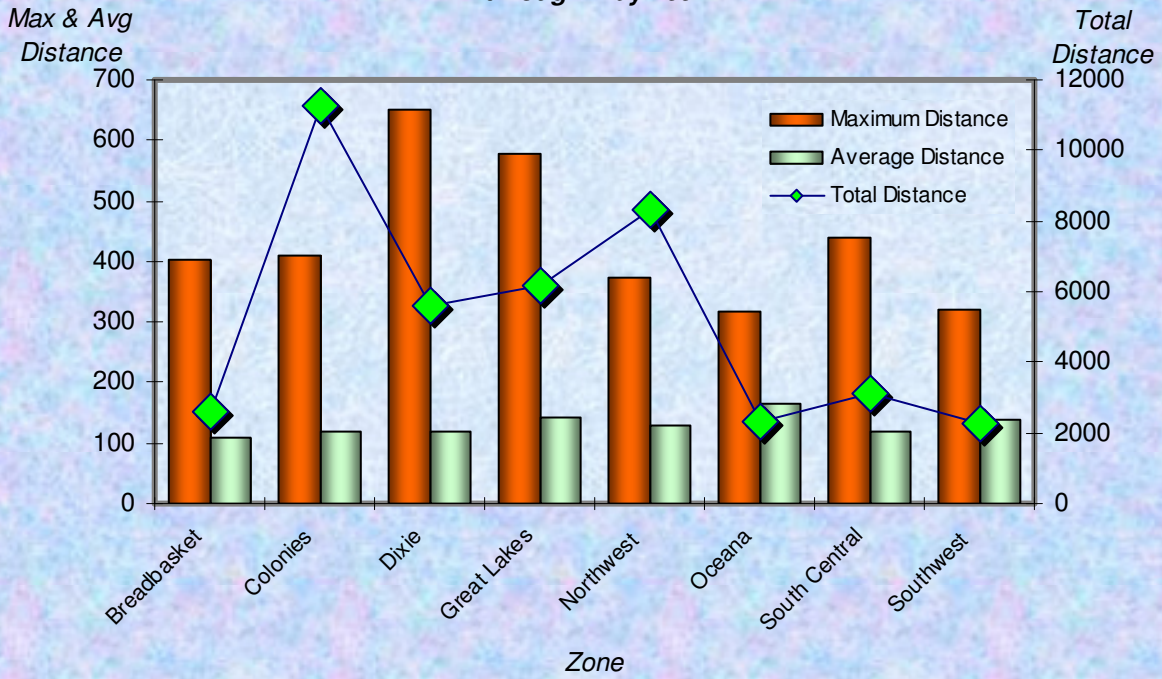

Zone **Number Participants Achieving Distance Milestones Per Zone May 2007**

Age Group

Distance Milestones Achieved for Each Age Group May 2007

**% Total Distance
per Zone**

**% Total Distance
per Agegroup**

Total Distance (Miles) through May 2007 Per LMSC

Total Distance

LMSC

Total, Maximum and Average Distance in Miles Per Zone through May 2007

Total, Maximum and Average Distance in Miles Per Age Group through May 2007

Number
Participants

Male / Female Participants Per Zone May 2007

Male
Female

Number
Participants

Male / Female Participants Per Age Group May 2007

Male
Female

Male / Female Participants Per LMSC May 2007

LMSC