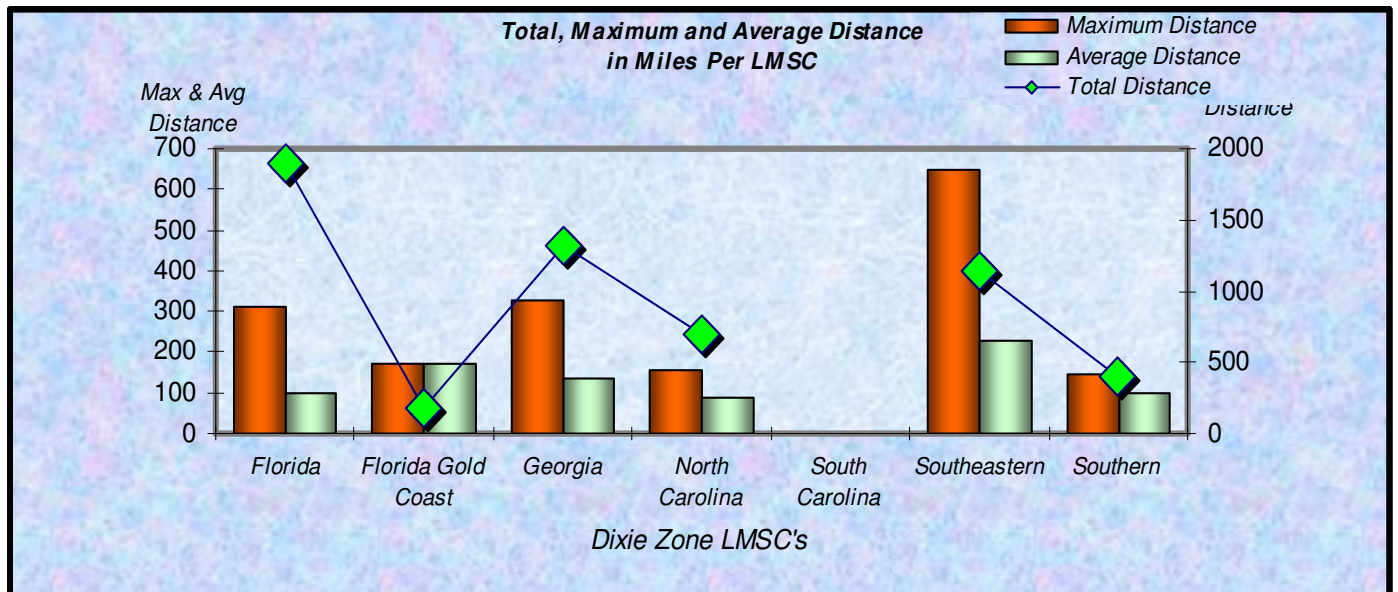

Zone **Number Participants Achieving Distance Milestones Per Zone May 2007**

Age Group

Distance Milestones Achieved for Each Age Group May 2007

**% Total Distance
per Zone**

**% Total Distance
per Agegroup**

Total Distance (Miles) through May 2007 Per LMSC

Total Distance

LMSC

Total, Maximum and Average Distance in Miles Per Zone through May 2007

Total, Maximum and Average Distance in Miles Per Age Group through May 2007

Number
Participants

Male / Female Participants Per Zone May 2007

Male
Female

Number
Participants

Male / Female Participants Per Age Group May 2007

Male
Female

Male / Female Participants Per LMSC May 2007

LMSC