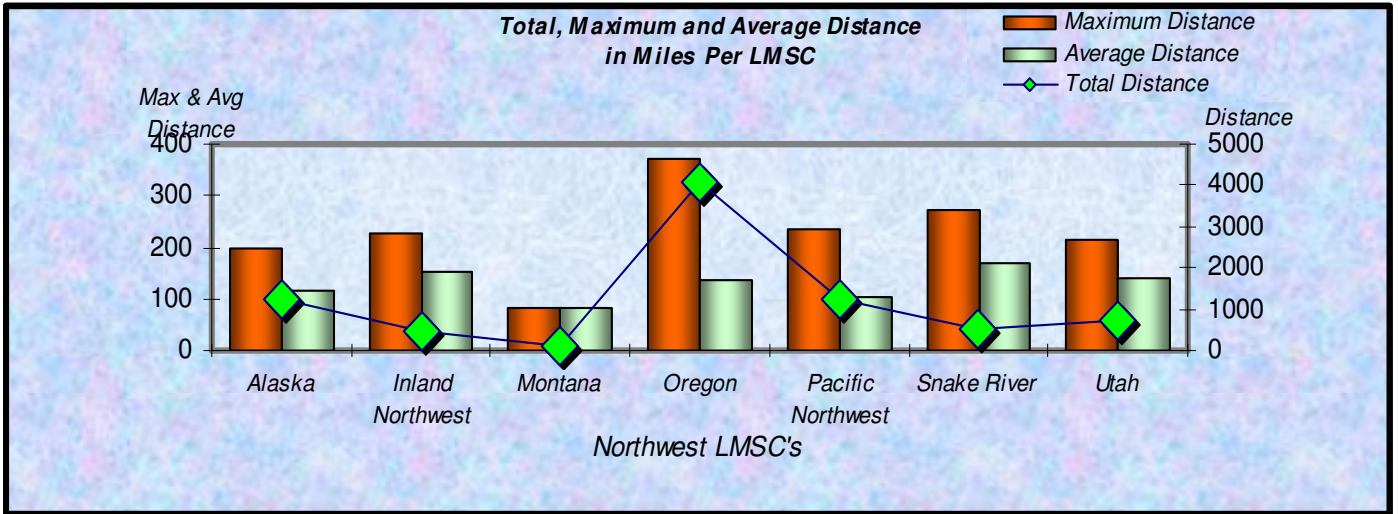

Zone **Number Participants Achieving Distance Milestones Per Zone May 2007**

Age Group

Distance Milestones Achieved for Each Age Group May 2007

**% Total Distance
per Zone**

**% Total Distance
per Agegroup**

Total Distance (Miles) through May 2007 Per LMSC

Total Distance

LMSC

Total, Maximum and Average Distance in Miles Per Zone through May 2007

Total, Maximum and Average Distance in Miles Per Age Group through May 2007