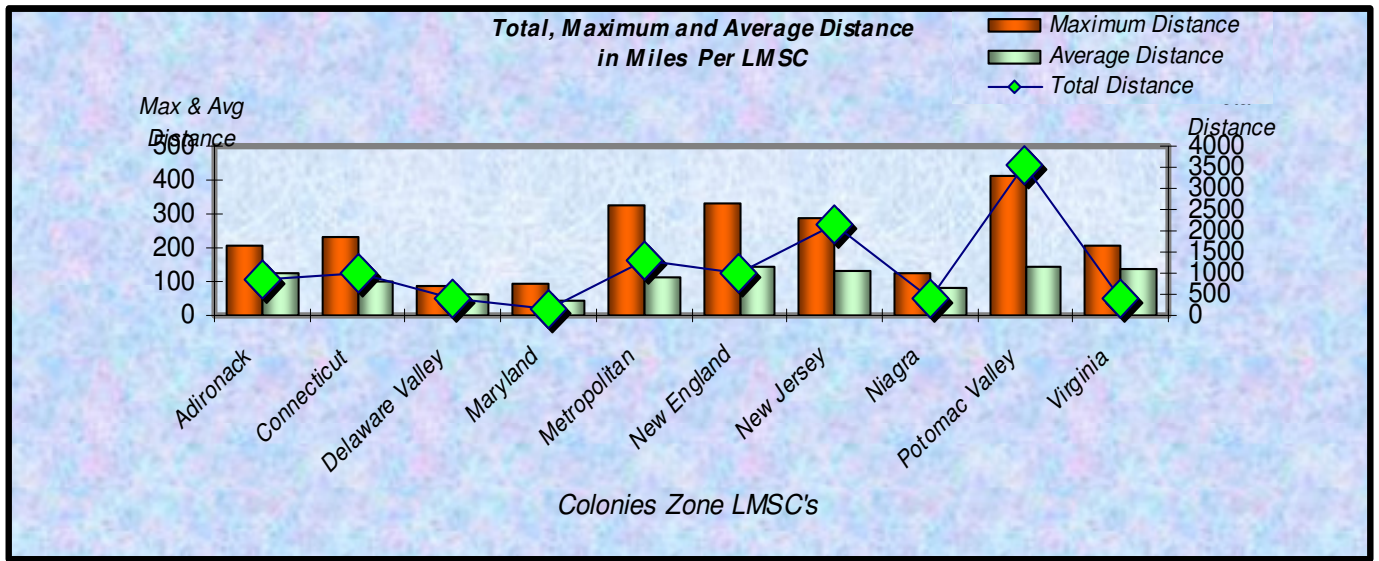

Zone **Number Participants Achieving Distance Milestones Per Zone May 2007**

Age Group

Distance Milestones Achieved for Each Age Group May 2007

**% Total Distance
per Zone**

**% Total Distance
per Agegroup**

Total Distance (Miles) through May 2007 Per LMSC

Total Distance

LMSC

Total, Maximum and Average Distance in Miles Per Zone through May 2007

Total, Maximum and Average Distance in Miles Per Age Group through May 2007

Number
Participants

Male / Female Participants Per Zone May 2007

Male
Female

Number
Participants

Male / Female Participants Per Age Group May 2007

Male
Female

Male / Female Participants Per LMSC May 2007

LMSC