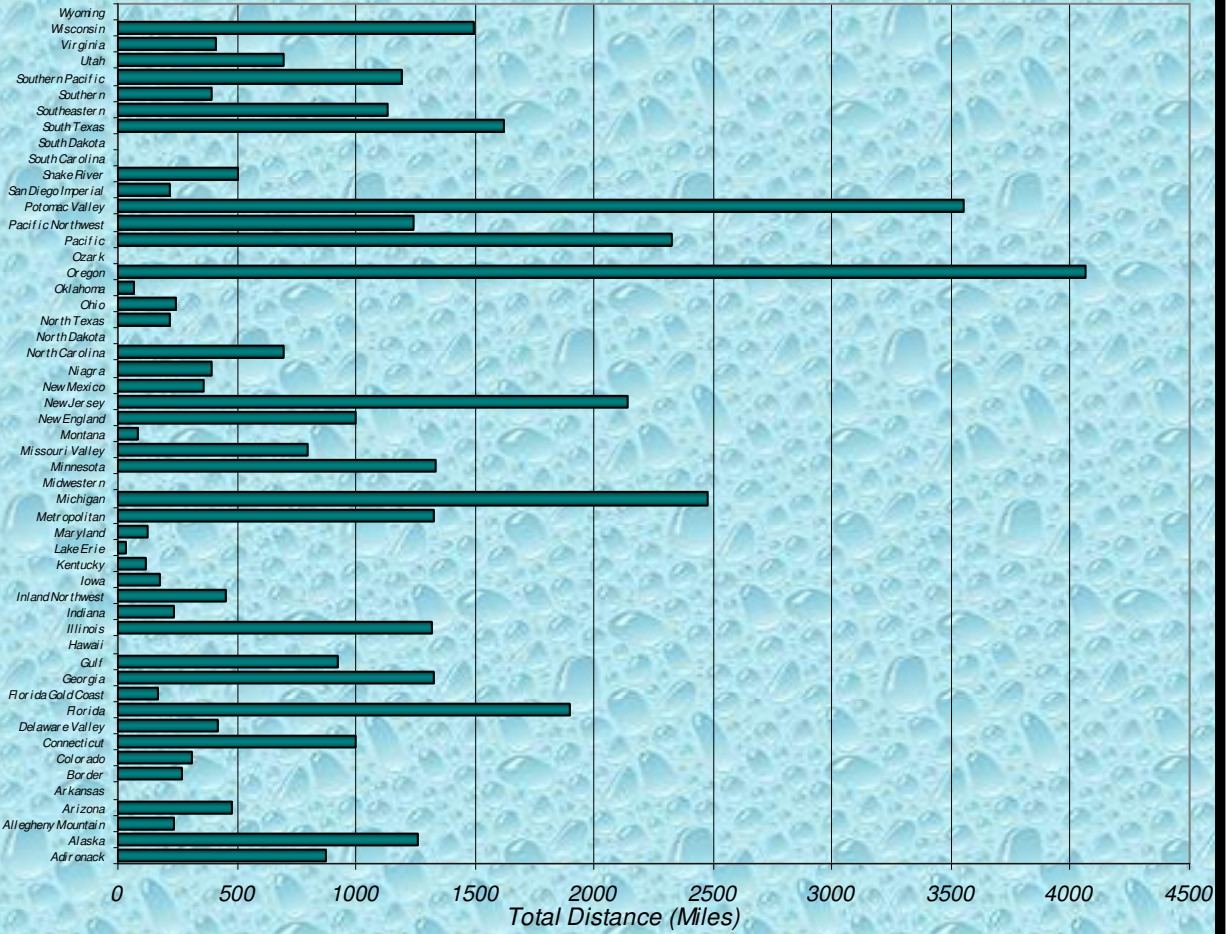

Zone **Number Participants Achieving Distance Milestones Per Zone May 2007**

Age Group

Distance Milestones Achieved for Each Age Group May 2007

**% Total Distance
per Zone**

**% Total Distance
per Agegroup**

Total Distance (Miles) through May 2007 Per LMSC

Total Distance

LMSC

Total, Maximum and Average Distance in Miles Per Zone through May 2007

Total, Maximum and Average Distance in Miles Per Age Group through May 2007

Number
Participants

Male / Female Participants Per Zone May 2007

Male
Female

Number
Participants

Male / Female Participants Per Age Group May 2007

Male
Female

Male / Female Participants Per LMSC May 2007

LMSC