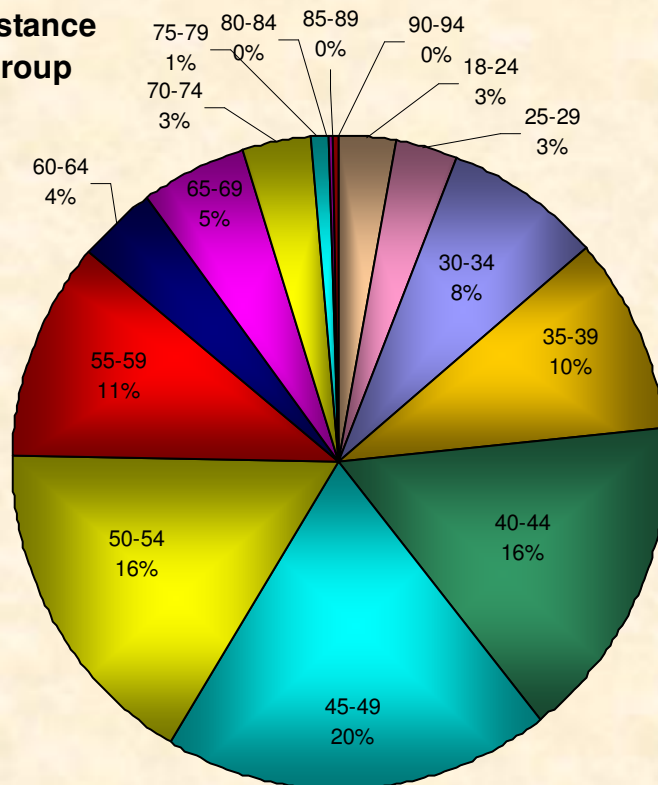

Zone **Number Participants Achieving Distance Milestones Per Zone May 2007**

Age Group

Distance Milestones Achieved for Each Age Group May 2007

**% Total Distance
per Zone**

**% Total Distance
per Agegroup**

Total Distance (Miles) through May 2007 Per LMSC

Total Distance

LMSC

Total, Maximum and Average Distance in Miles Per Zone through May 2007

Total, Maximum and Average Distance in Miles Per Age Group through May 2007

Number
Participants

Male / Female Participants Per Zone May 2007

Male
Female

Number
Participants

Male / Female Participants Per Age Group May 2007

Male
Female

Male / Female Participants Per LMSC May 2007

LMSC