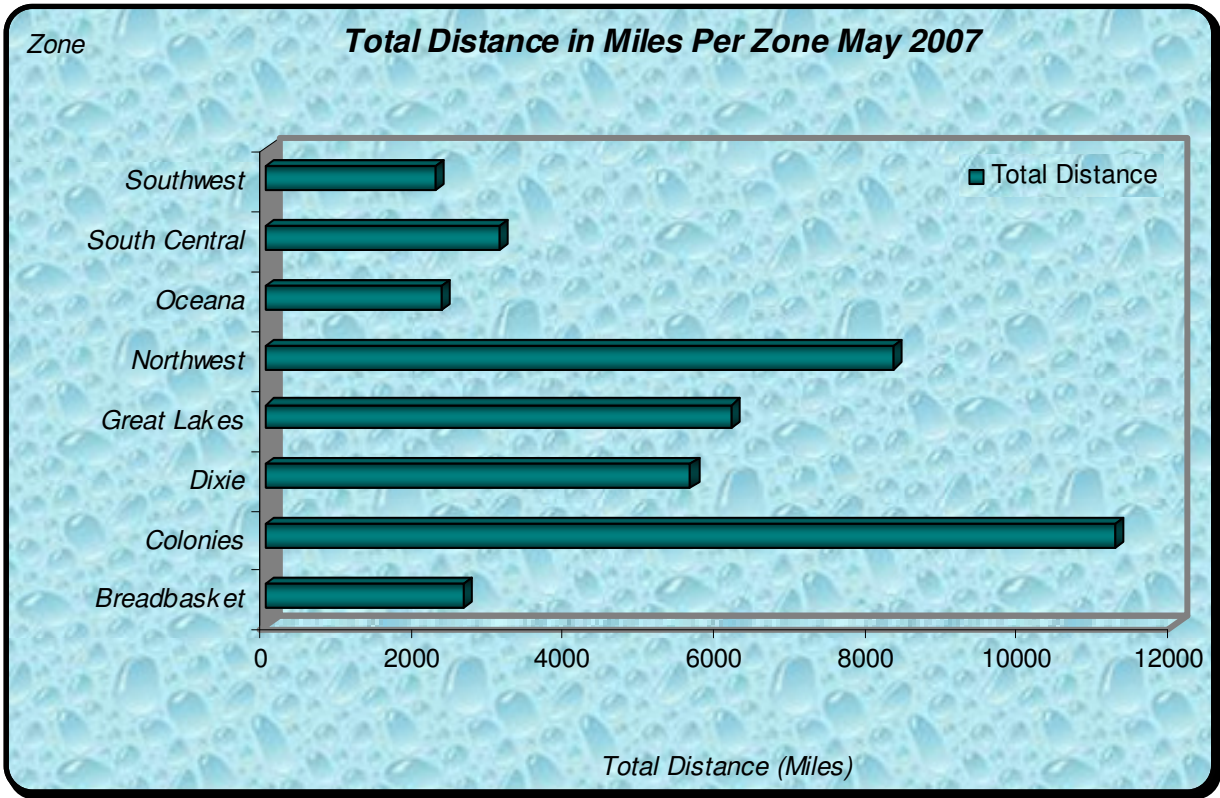

Zone **Number Participants Achieving Distance Milestones Per Zone May 2007**

Age Group

Distance Milestones Achieved for Each Age Group May 2007

**% Total Distance
per Zone**

**% Total Distance
per Agegroup**

Total Distance (Miles) through May 2007 Per LMSC

Total Distance

LMSC

Total, Maximum and Average Distance in Miles Per Zone through May 2007

Total, Maximum and Average Distance in Miles Per Age Group through May 2007