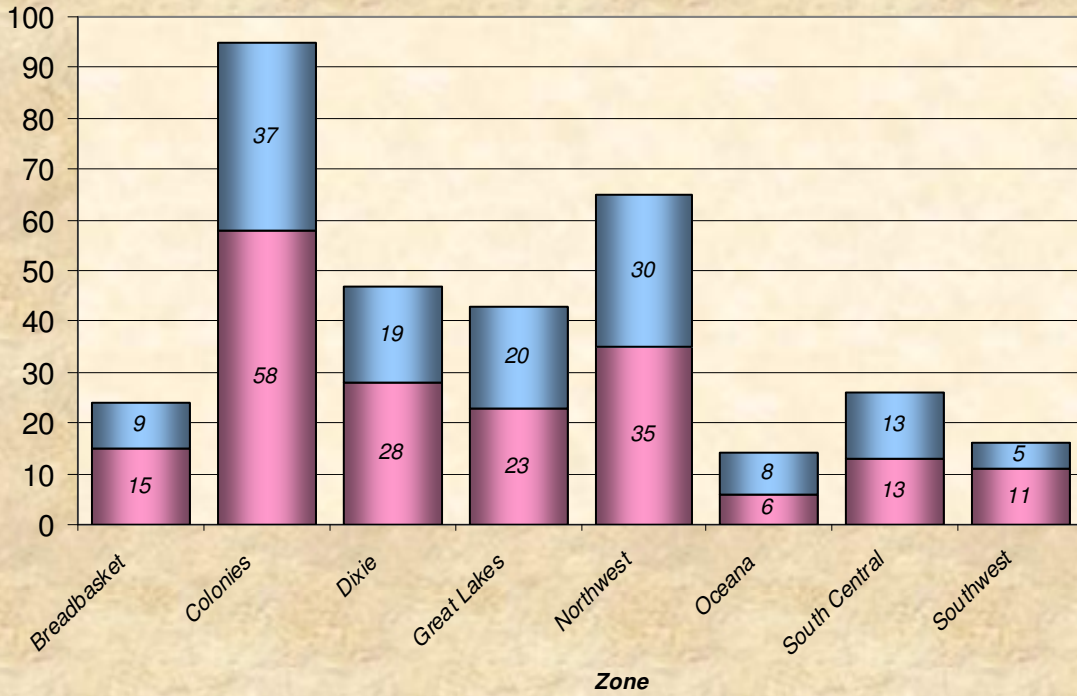

Zone **Number Participants Achieving Distance Milestones Per Zone May 2007**

Age Group

Distance Milestones Achieved for Each Age Group May 2007

**% Total Distance
per Zone**

**% Total Distance
per Agegroup**

Total Distance (Miles) through May 2007 Per LMSC

Total Distance

LMSC

Total, Maximum and Average Distance in Miles Per Zone through May 2007

Total, Maximum and Average Distance in Miles Per Age Group through May 2007

Number
Participants

Male / Female Participants Per Zone May 2007

Male
Female

Number
Participants

Male / Female Participants Per Age Group May 2007

Male
Female

Male / Female Participants Per LMSC May 2007

LMSC