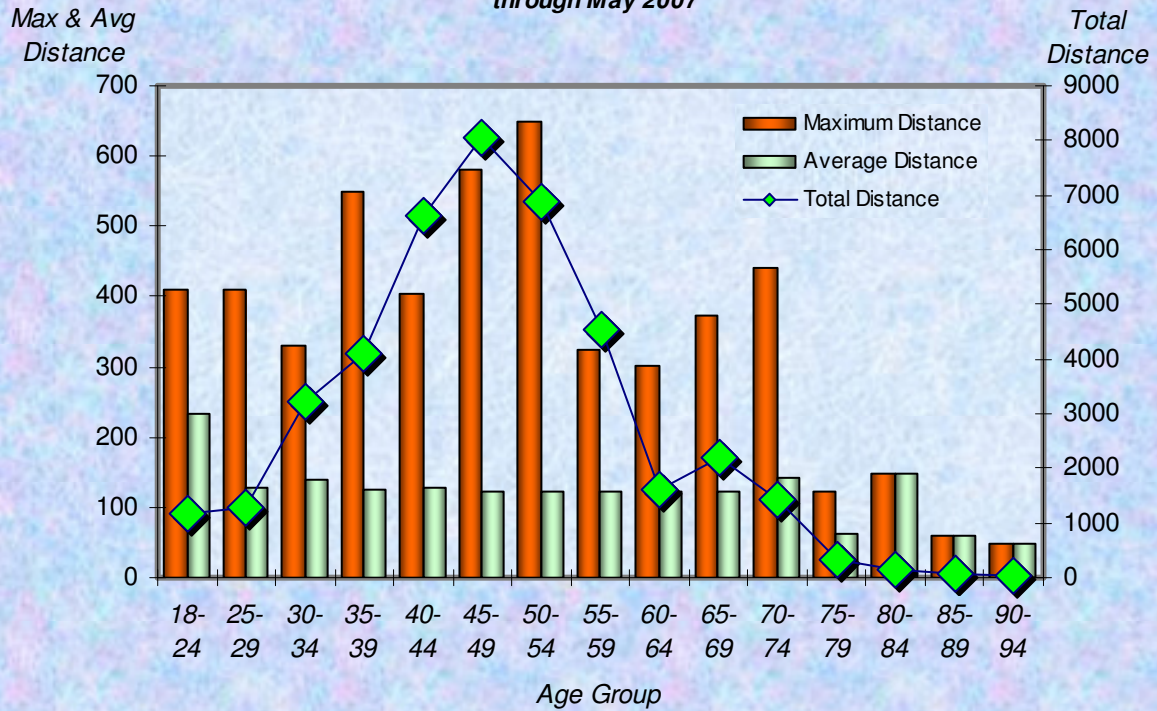

Zone **Number Participants Achieving Distance Milestones Per Zone May 2007**

Age Group

Distance Milestones Achieved for Each Age Group May 2007

**% Total Distance
per Zone**

**% Total Distance
per Agegroup**

Total Distance (Miles) through May 2007 Per LMSC

Total Distance

LMSC

Total, Maximum and Average Distance in Miles Per Zone through May 2007

Total, Maximum and Average Distance in Miles Per Age Group through May 2007

Number
Participants

Male / Female Participants Per Zone May 2007

Male
Female

Number
Participants

Male / Female Participants Per Age Group May 2007

Male
Female

Male / Female Participants Per LMSC May 2007

LMSC