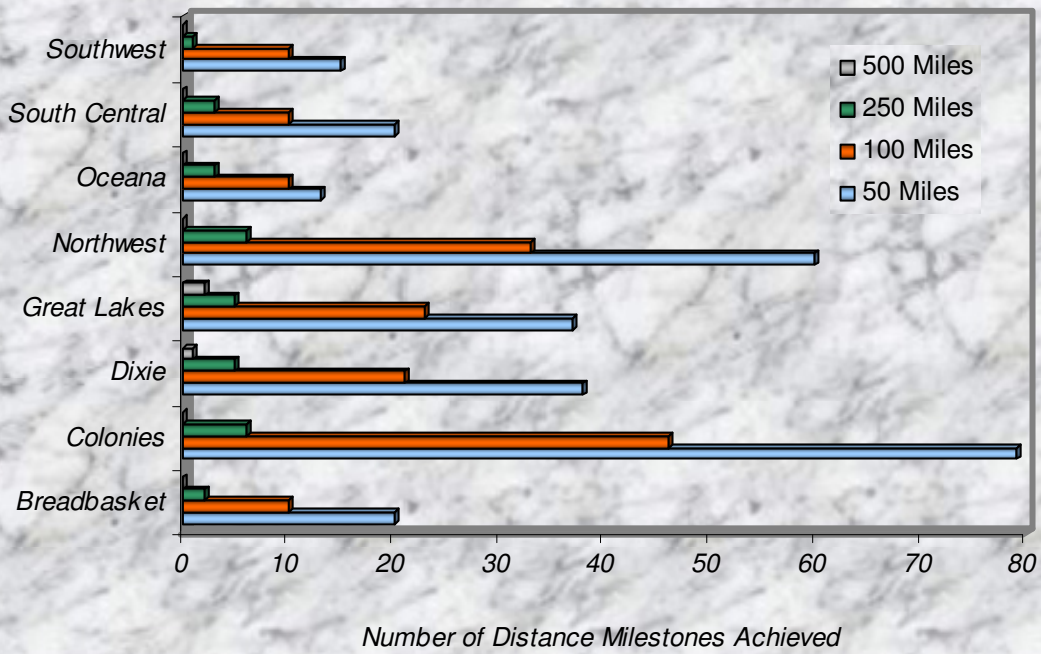

Zone **Number Participants Achieving Distance Milestones Per Zone May 2007**

Age Group

Distance Milestones Achieved for Each Age Group May 2007

**% Total Distance
per Zone**

**% Total Distance
per Agegroup**

Total Distance (Miles) through May 2007 Per LMSC

Total Distance

LMSC

Total, Maximum and Average Distance in Miles Per Zone through May 2007

Total, Maximum and Average Distance in Miles Per Age Group through May 2007