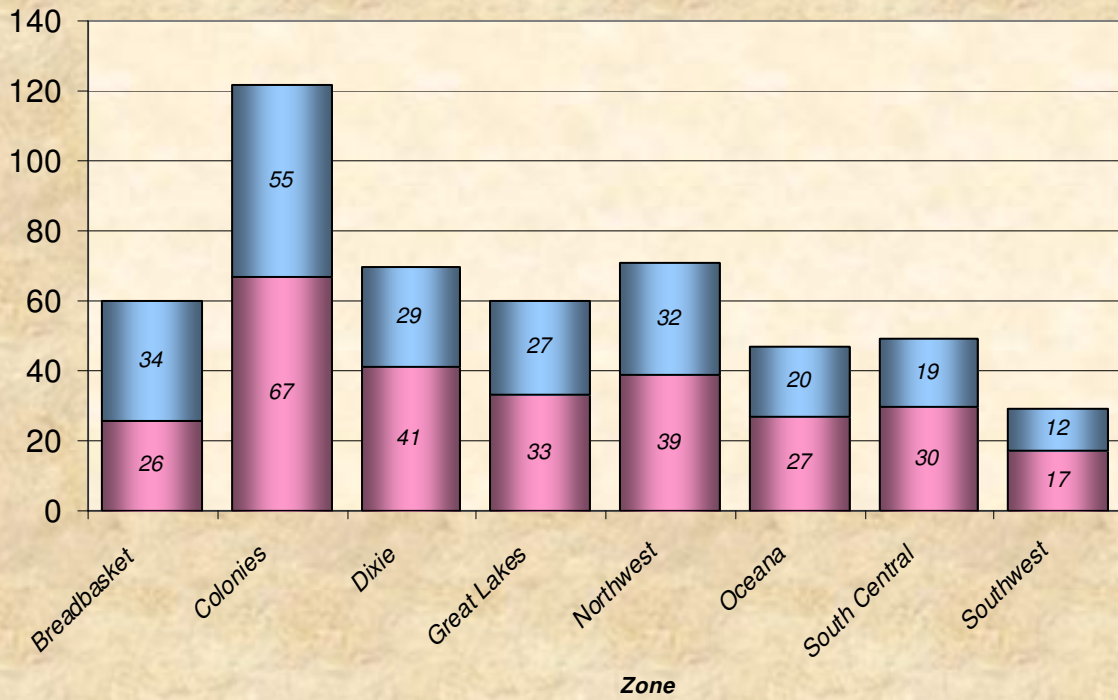

Zone

Number Participants Achieving Distance Milestones Per Zone - 2008

Age Group

Distance Milestones Achieved for Each Age Group - 2008

**% Total Distance
per Zone**

**% Total Distance
per Agegroup**

■ Total Distance

Total Distance (Miles) Per LMSC- 2008

Total, Maximum and Average Distance in Miles Per Zone - 2008

Total, Maximum and Average Distance in Miles Per Age Group - 2008

Number
Participants

Male / Female Participants Per Zone - 2008

Male
Female

Number
Participants

Male / Female Participants Per Age Group - 2008

Male
Female

Male / Female Participants Per LMSC - 2008

LMSC