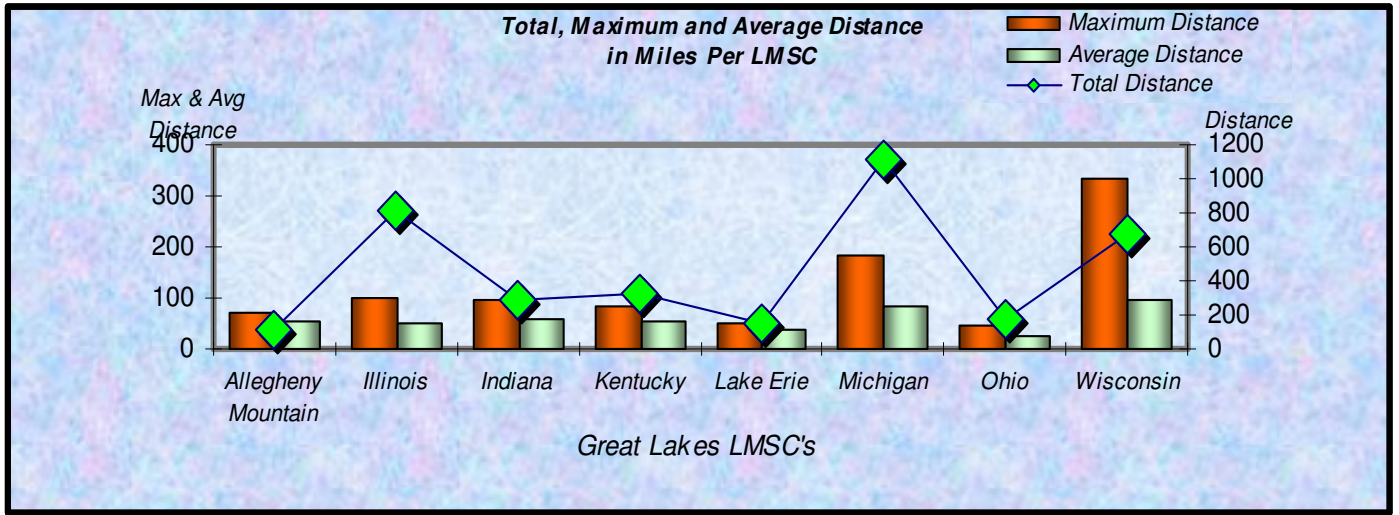

Zone

Number Participants Achieving Distance Milestones Per Zone - 2008

Age Group

Distance Milestones Achieved for Each Age Group - 2008

**% Total Distance
per Zone**

**% Total Distance
per Agegroup**

■ Total Distance

Total Distance (Miles) Per LMSC- 2008

Total, Maximum and Average Distance in Miles Per Zone - 2008

Total, Maximum and Average Distance in Miles Per Age Group - 2008

Number
Participants

Male / Female Participants Per Zone - 2008

Male
Female

Number
Participants

Male / Female Participants Per Age Group - 2008

Male
Female

Male / Female Participants Per LMSC - 2008

LMSC