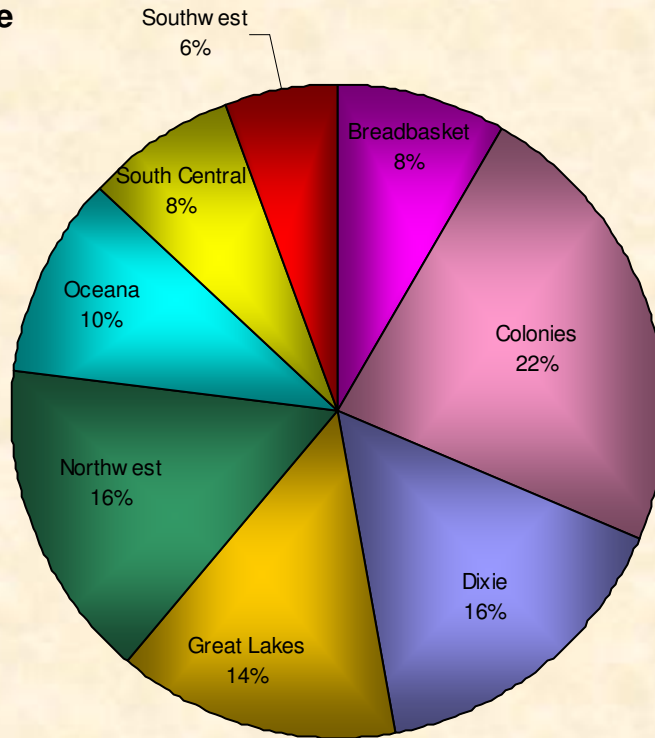

Zone

Number Participants Achieving Distance Milestones Per Zone - 2008

Age Group

Distance Milestones Achieved for Each Age Group - 2008

**% Total Distance
per Zone**

**% Total Distance
per Agegroup**

■ Total Distance

Total Distance (Miles) Per LMSC- 2008

Total, Maximum and Average Distance in Miles Per Zone - 2008

Total, Maximum and Average Distance in Miles Per Age Group - 2008

Number
Participants

Male / Female Participants Per Zone - 2008

Male
Female

Number
Participants

Male / Female Participants Per Age Group - 2008

Male
Female

Male / Female Participants Per LMSC - 2008

LMSC