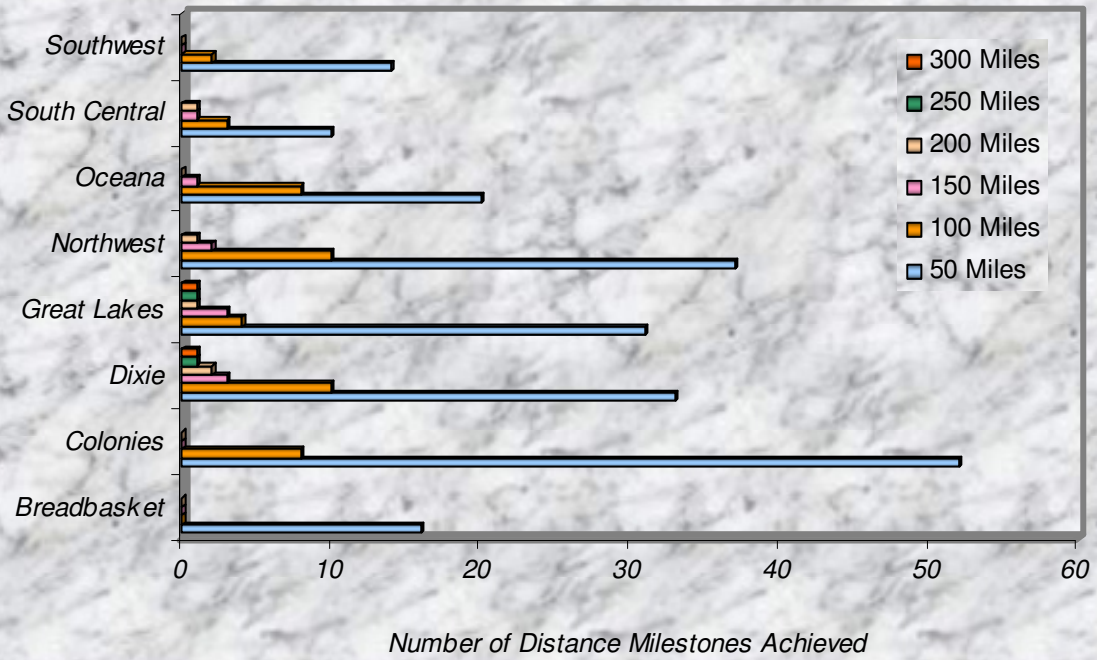

Zone

Number Participants Achieving Distance Milestones Per Zone - 2008

Age Group

Distance Milestones Achieved for Each Age Group - 2008

**% Total Distance
per Zone**

**% Total Distance
per Agegroup**

■ Total Distance

Total Distance (Miles) Per LMSC- 2008

Total, Maximum and Average Distance in Miles Per Zone - 2008

Total, Maximum and Average Distance in Miles Per Age Group - 2008

Number
Participants

Male / Female Participants Per Zone - 2008

Male
Female

Number
Participants

Male / Female Participants Per Age Group - 2008

Male
Female

Male / Female Participants Per LMSC - 2008

LMSC