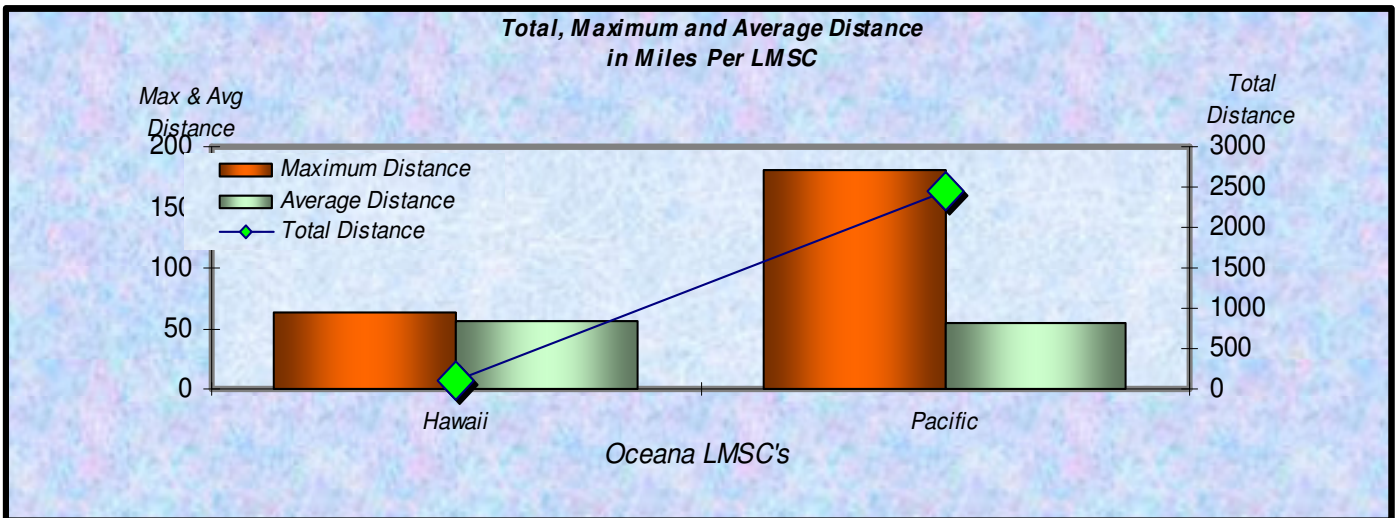

Zone

Number Participants Achieving Distance Milestones Per Zone - 2008

Age Group

Distance Milestones Achieved for Each Age Group - 2008

**% Total Distance
per Zone**

**% Total Distance
per Agegroup**

■ Total Distance

Total Distance (Miles) Per LMSC- 2008

Total, Maximum and Average Distance in Miles Per Zone - 2008

Total, Maximum and Average Distance in Miles Per Age Group - 2008

Number
Participants

Male / Female Participants Per Zone - 2008

Male
Female

Number
Participants

Male / Female Participants Per Age Group - 2008

Male
Female

Male / Female Participants Per LMSC - 2008

LMSC