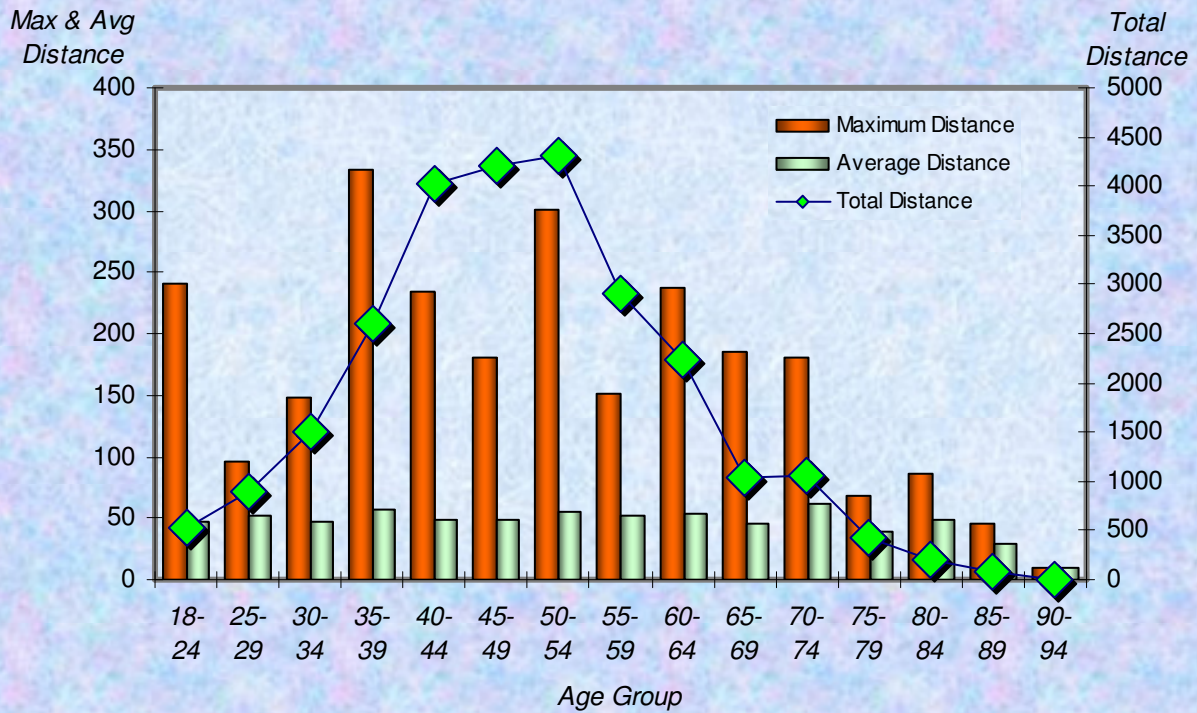

Zone

Number Participants Achieving Distance Milestones Per Zone - 2008

Age Group

Distance Milestones Achieved for Each Age Group - 2008

**% Total Distance
per Zone**

**% Total Distance
per Agegroup**

■ Total Distance

Total Distance (Miles) Per LMSC- 2008

Total, Maximum and Average Distance in Miles Per Zone - 2008

Total, Maximum and Average Distance in Miles Per Age Group - 2008

Number
Participants

Male / Female Participants Per Zone - 2008

Male
Female

Number
Participants

Male / Female Participants Per Age Group - 2008

Male
Female

Male / Female Participants Per LMSC - 2008

LMSC