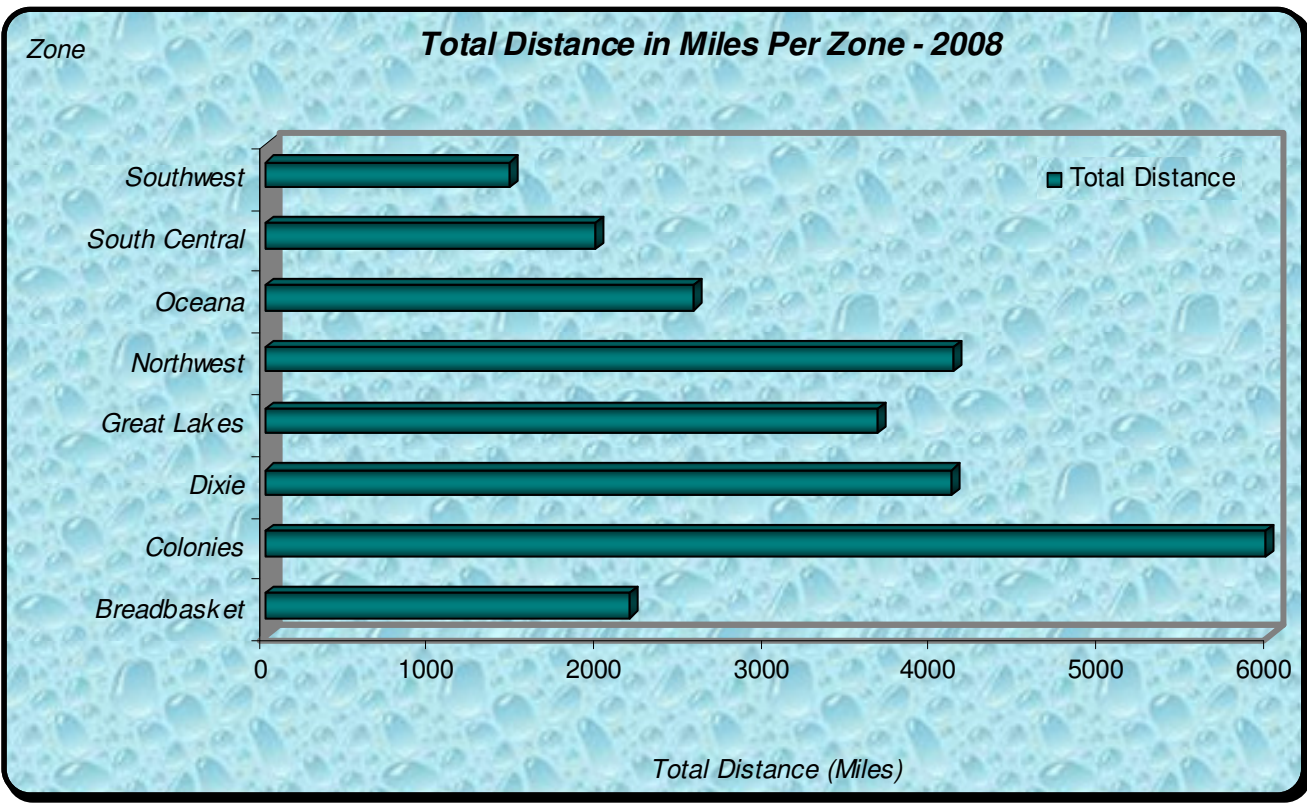

Zone

Number Participants Achieving Distance Milestones Per Zone - 2008

Age Group

Distance Milestones Achieved for Each Age Group - 2008

**% Total Distance
per Zone**

**% Total Distance
per Agegroup**

■ Total Distance

Total Distance (Miles) Per LMSC- 2008

Total, Maximum and Average Distance in Miles Per Zone - 2008

Total, Maximum and Average Distance in Miles Per Age Group - 2008

Number
Participants

Male / Female Participants Per Zone - 2008