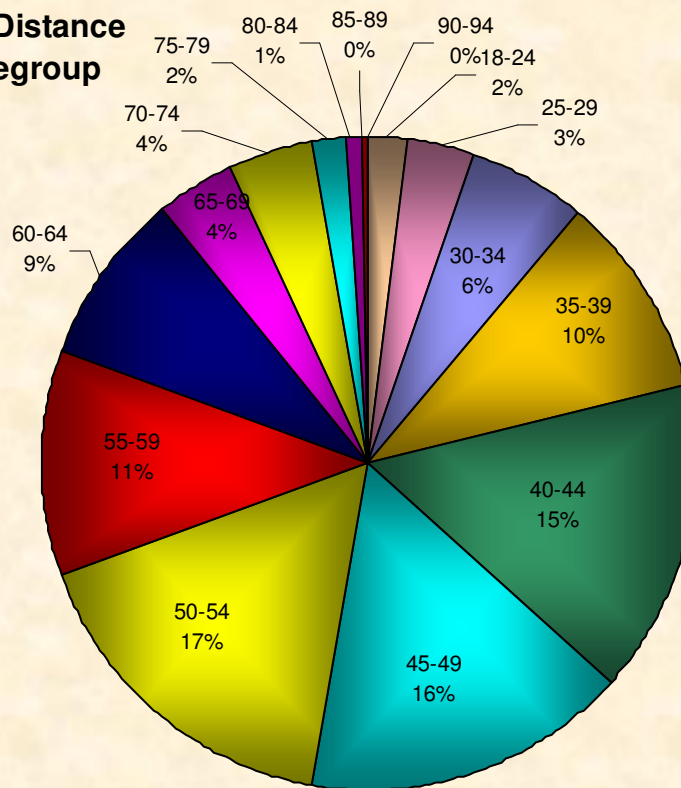

Zone

Number Participants Achieving Distance Milestones Per Zone - 2008

Age Group

Distance Milestones Achieved for Each Age Group - 2008

**% Total Distance
per Zone**

**% Total Distance
per Agegroup**

■ Total Distance

Total Distance (Miles) Per LMSC- 2008

Total, Maximum and Average Distance in Miles Per Zone - 2008

Total, Maximum and Average Distance in Miles Per Age Group - 2008

Number
Participants

Male / Female Participants Per Zone - 2008

Male
Female

Number
Participants

Male / Female Participants Per Age Group - 2008

Male
Female

Male / Female Participants Per LMSC - 2008

LMSC