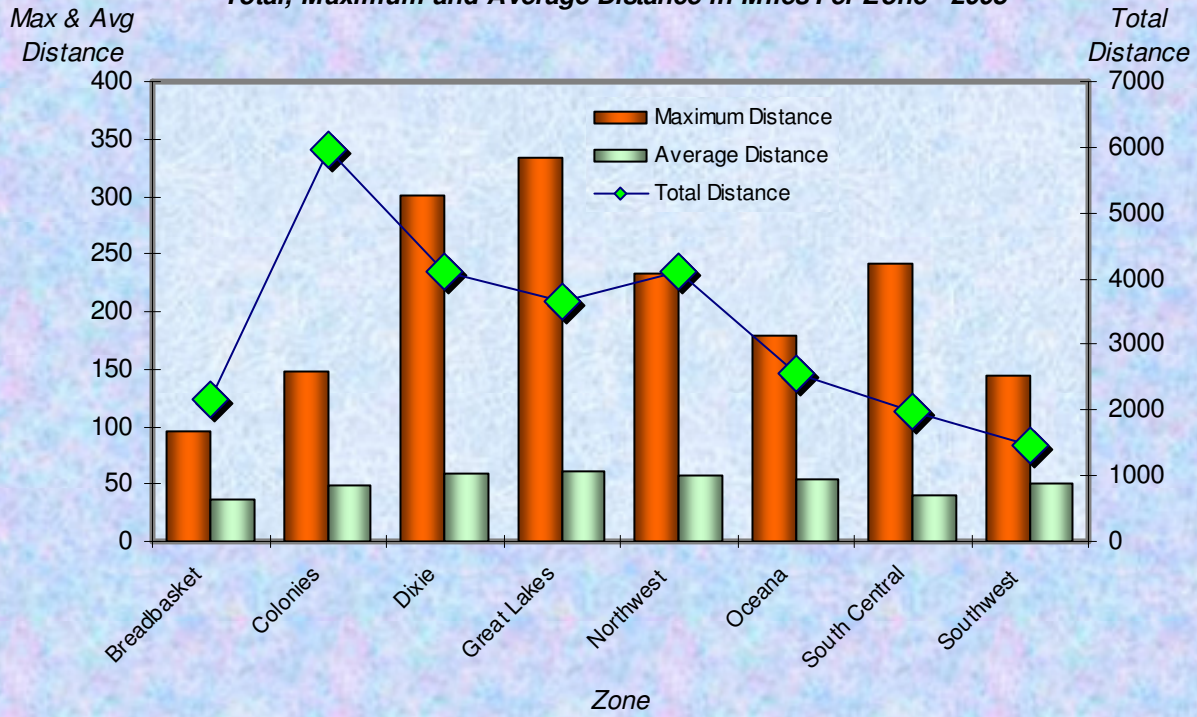

Zone

Number Participants Achieving Distance Milestones Per Zone - 2008

Age Group

Distance Milestones Achieved for Each Age Group - 2008

**% Total Distance
per Zone**

**% Total Distance
per Agegroup**

■ Total Distance

Total Distance (Miles) Per LMSC- 2008

Total, Maximum and Average Distance in Miles Per Zone - 2008

Total, Maximum and Average Distance in Miles Per Age Group - 2008

Number
Participants

Male / Female Participants Per Zone - 2008

Male
Female

Number
Participants

Male / Female Participants Per Age Group - 2008

Male
Female

Male / Female Participants Per LMSC - 2008

LMSC