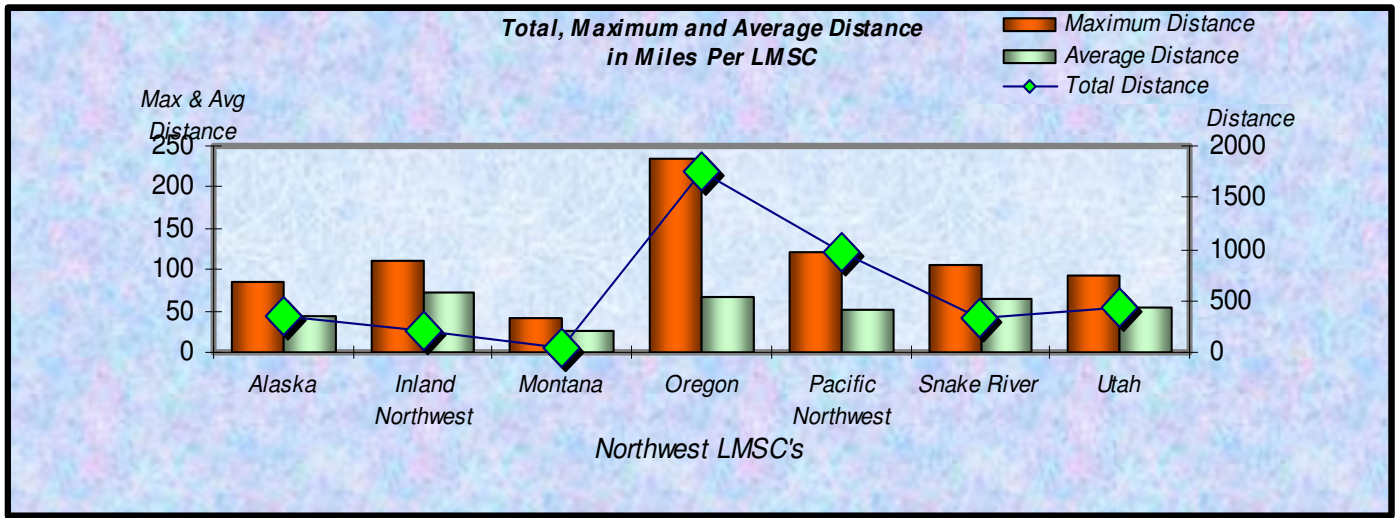

Zone

Number Participants Achieving Distance Milestones Per Zone - 2008

Age Group

Distance Milestones Achieved for Each Age Group - 2008

**% Total Distance
per Zone**

**% Total Distance
per Agegroup**

■ Total Distance

Total Distance (Miles) Per LMSC- 2008

Total, Maximum and Average Distance in Miles Per Zone - 2008

Total, Maximum and Average Distance in Miles Per Age Group - 2008

Number
Participants

Male / Female Participants Per Zone - 2008

Male
Female

Number
Participants

Male / Female Participants Per Age Group - 2008

Male
Female

Male / Female Participants Per LMSC - 2008

LMSC