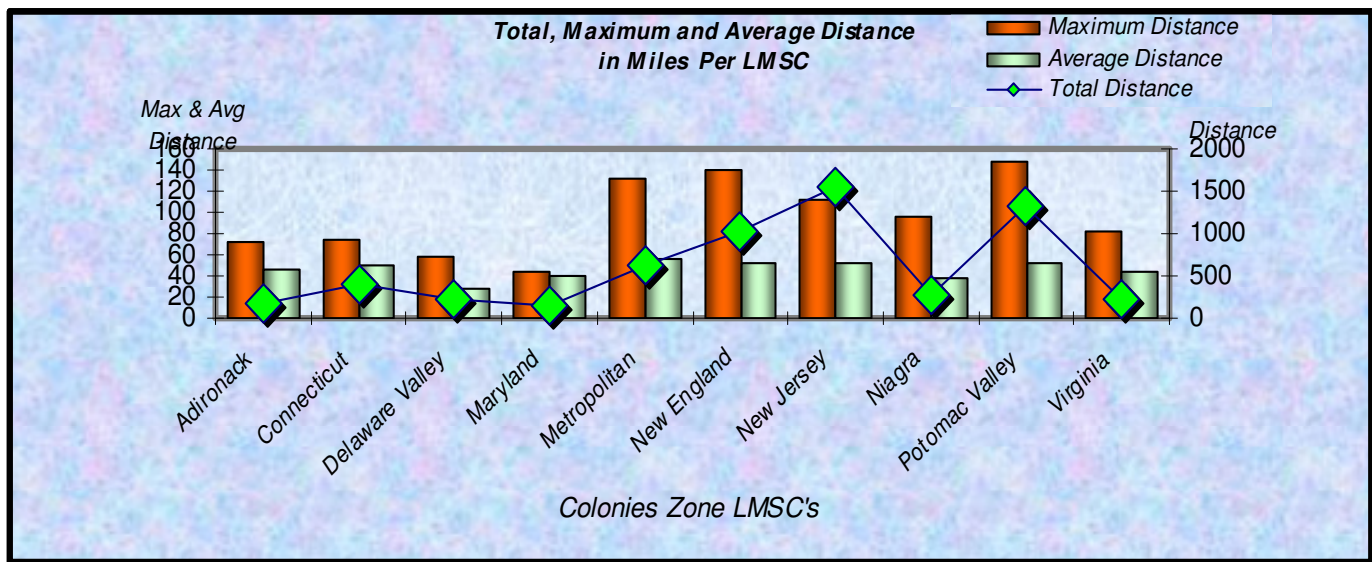

Zone

Number Participants Achieving Distance Milestones Per Zone - 2008

Age Group

Distance Milestones Achieved for Each Age Group - 2008

**% Total Distance
per Zone**

**% Total Distance
per Agegroup**

■ Total Distance

Total Distance (Miles) Per LMSC- 2008

Total, Maximum and Average Distance in Miles Per Zone - 2008

Total, Maximum and Average Distance in Miles Per Age Group - 2008

Number
Participants

Male / Female Participants Per Zone - 2008

Male
Female

Number
Participants

Male / Female Participants Per Age Group - 2008

Male
Female

Male / Female Participants Per LMSC - 2008

LMSC