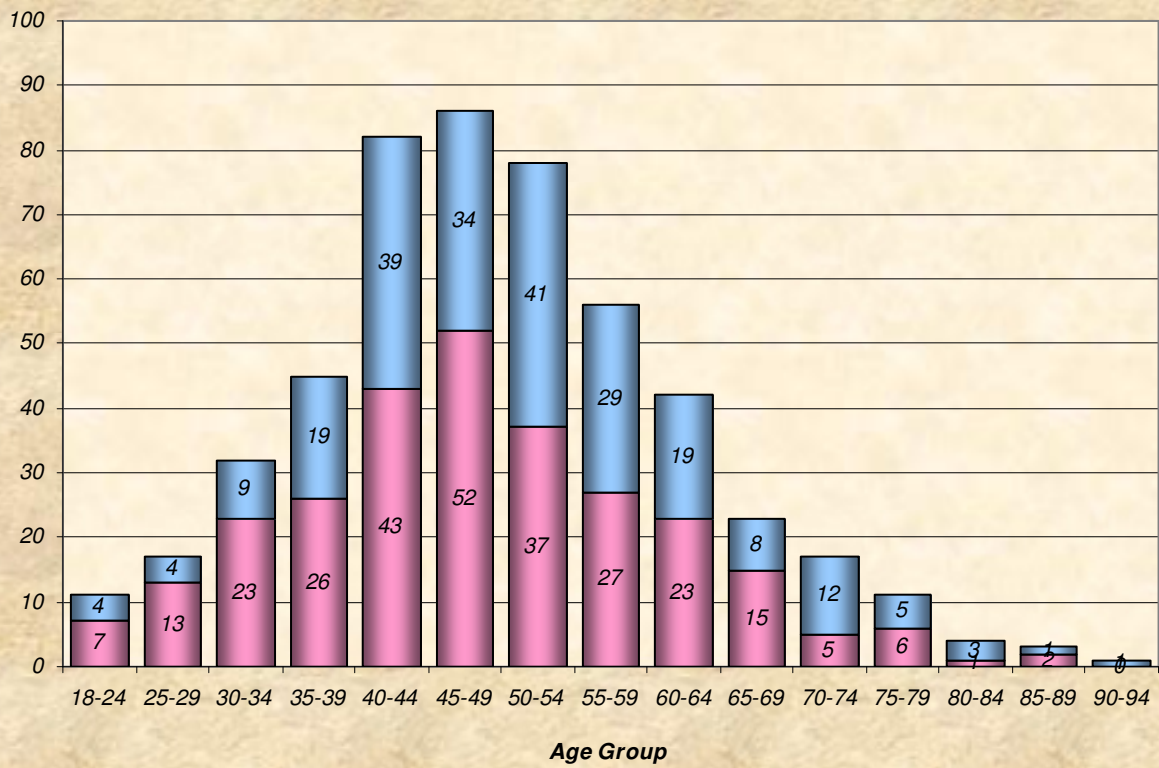

Zone

Number Participants Achieving Distance Milestones Per Zone - 2008

Age Group

Distance Milestones Achieved for Each Age Group - 2008

**% Total Distance
per Zone**

**% Total Distance
per Agegroup**

■ Total Distance

Total Distance (Miles) Per LMSC- 2008

Total, Maximum and Average Distance in Miles Per Zone - 2008

Total, Maximum and Average Distance in Miles Per Age Group - 2008

Number
Participants

Male / Female Participants Per Zone - 2008

Male
Female

Number
Participants

Male / Female Participants Per Age Group - 2008

Male
Female

Male / Female Participants Per LMSC - 2008

LMSC