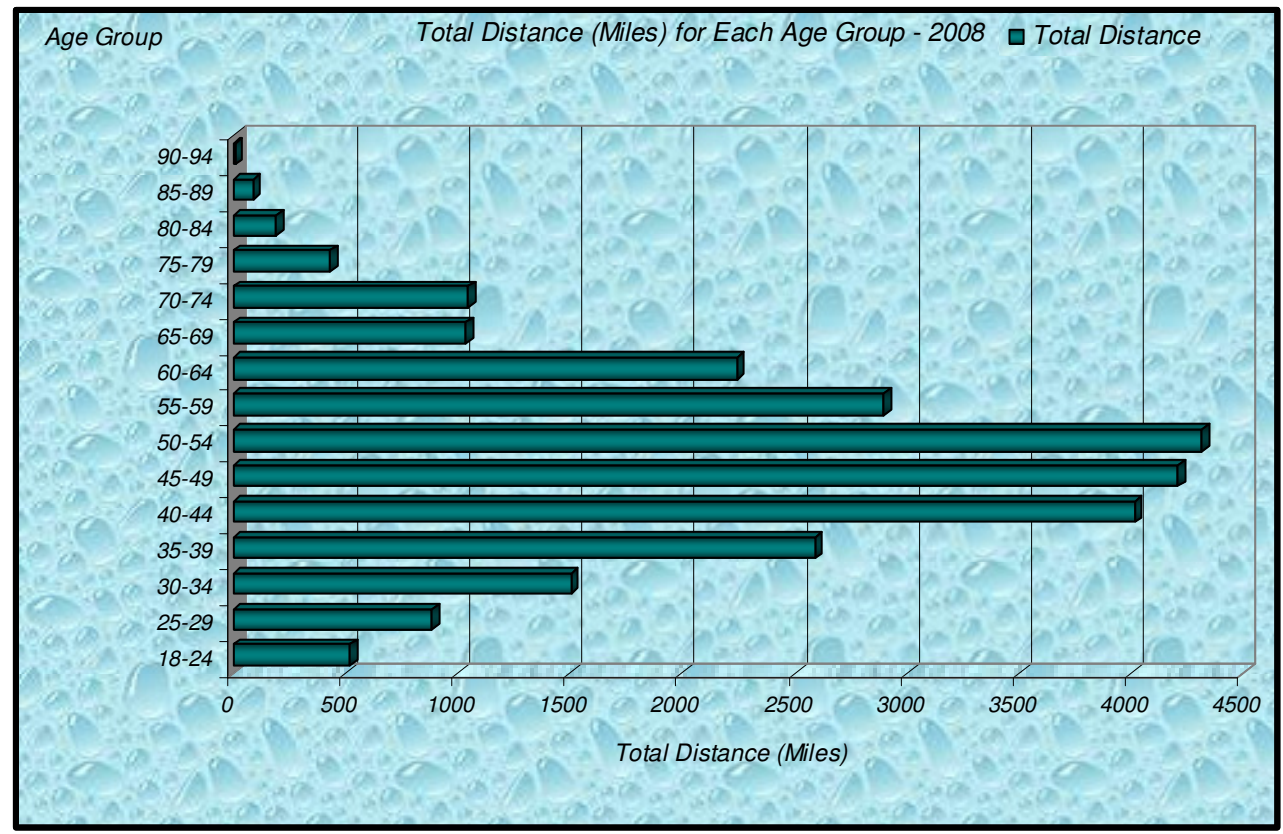

Zone

Number Participants Achieving Distance Milestones Per Zone - 2008

Age Group

Distance Milestones Achieved for Each Age Group - 2008

**% Total Distance
per Zone**

**% Total Distance
per Agegroup**

■ Total Distance

Total Distance (Miles) Per LMSC- 2008

Total, Maximum and Average Distance in Miles Per Zone - 2008

Total, Maximum and Average Distance in Miles Per Age Group - 2008

Number
Participants

Male / Female Participants Per Zone - 2008

Male
Female

Number
Participants

Male / Female Participants Per Age Group - 2008

Male
Female

Male / Female Participants Per LMSC - 2008

LMSC