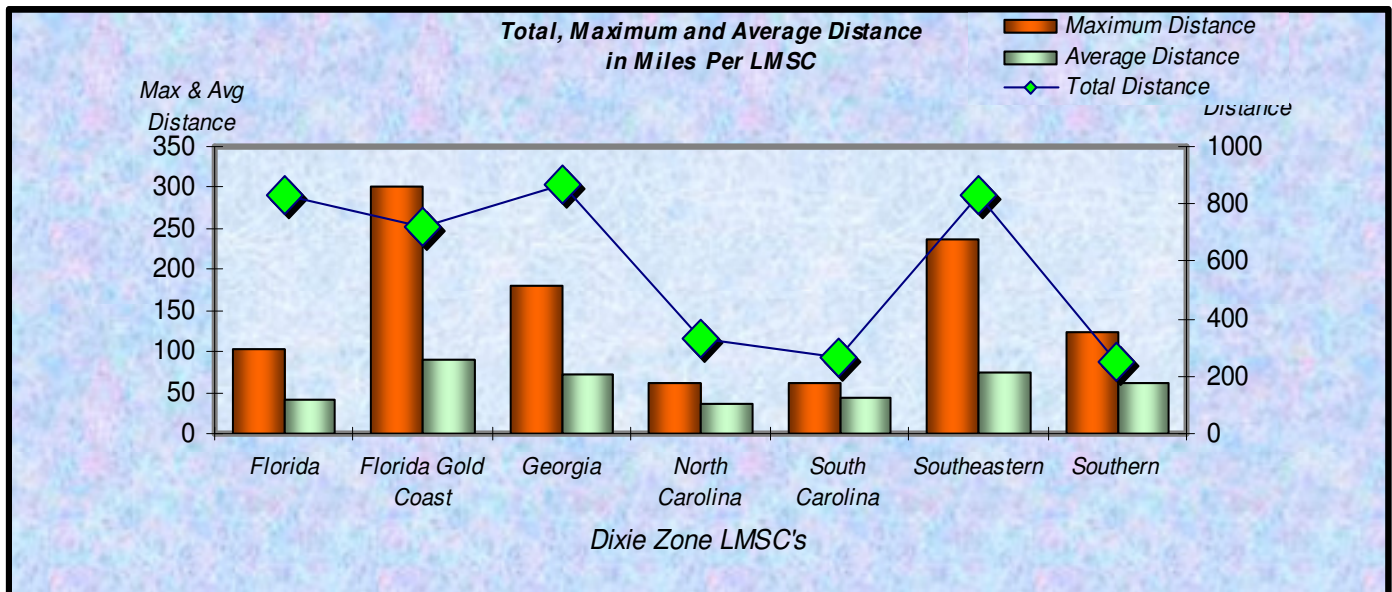

Total Distance (Miles) Per LMSC- 2008

Total, Maximum and Average Distance in Miles Per Zone - 2008

Total, Maximum and Average Distance in Miles Per Age Group - 2008

Number
Participants

Male / Female Participants Per Zone - 2008

Male
Female

Number
Participants

Male / Female Participants Per Age Group - 2008

Male
Female

Male / Female Participants Per LMSC - 2008

LMSC