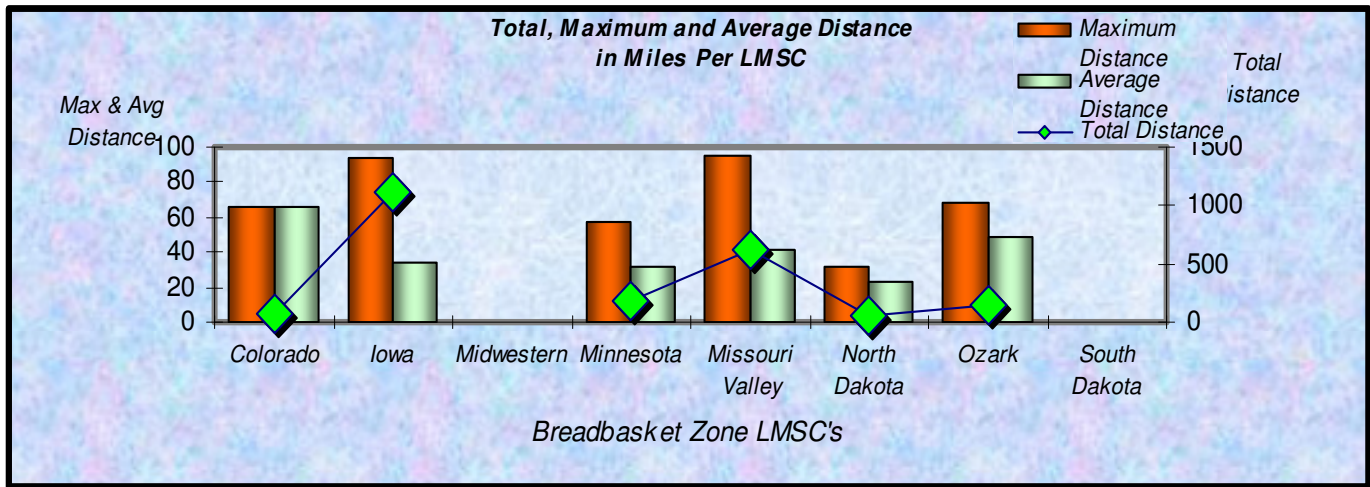

Zone

Number Participants Achieving Distance Milestones Per Zone - 2008

Age Group

Distance Milestones Achieved for Each Age Group - 2008

**% Total Distance
per Zone**

**% Total Distance
per Agegroup**

■ Total Distance

Total Distance (Miles) Per LMSC- 2008

Total, Maximum and Average Distance in Miles Per Zone - 2008

Total, Maximum and Average Distance in Miles Per Age Group - 2008

Number
Participants

Male / Female Participants Per Zone - 2008

Male
Female

Number
Participants

Male / Female Participants Per Age Group - 2008

Male
Female

Male / Female Participants Per LMSC - 2008

LMSC