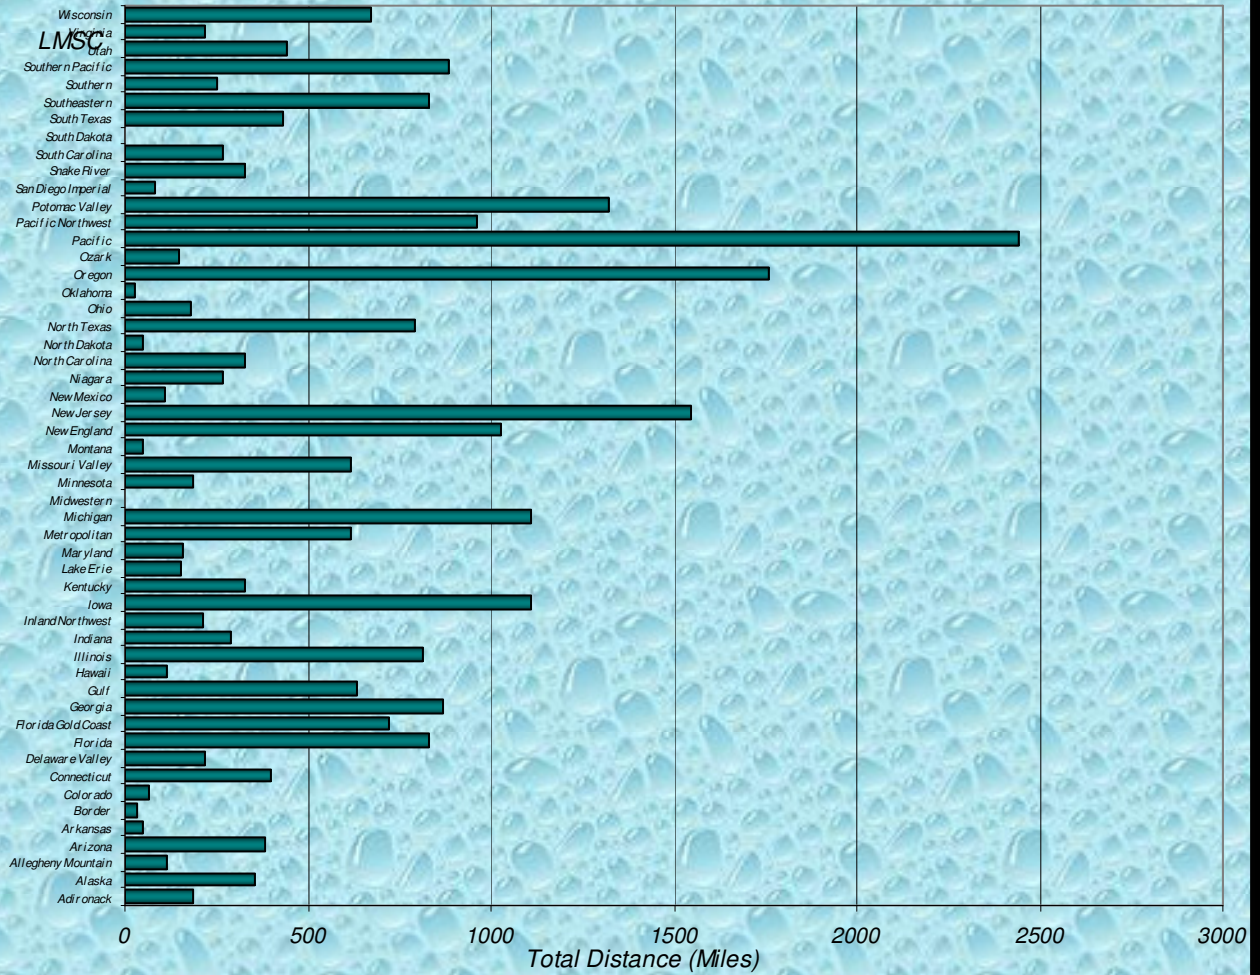

Zone

Number Participants Achieving Distance Milestones Per Zone - 2008

Age Group

Distance Milestones Achieved for Each Age Group - 2008

**% Total Distance
per Zone**

**% Total Distance
per Agegroup**

■ Total Distance

Total Distance (Miles) Per LMSC- 2008

Total, Maximum and Average Distance in Miles Per Zone - 2008

Total, Maximum and Average Distance in Miles Per Age Group - 2008

Number
Participants

Male / Female Participants Per Zone - 2008

Male
Female

Number
Participants

Male / Female Participants Per Age Group - 2008

Male
Female

Male / Female Participants Per LMSC - 2008

LMSC