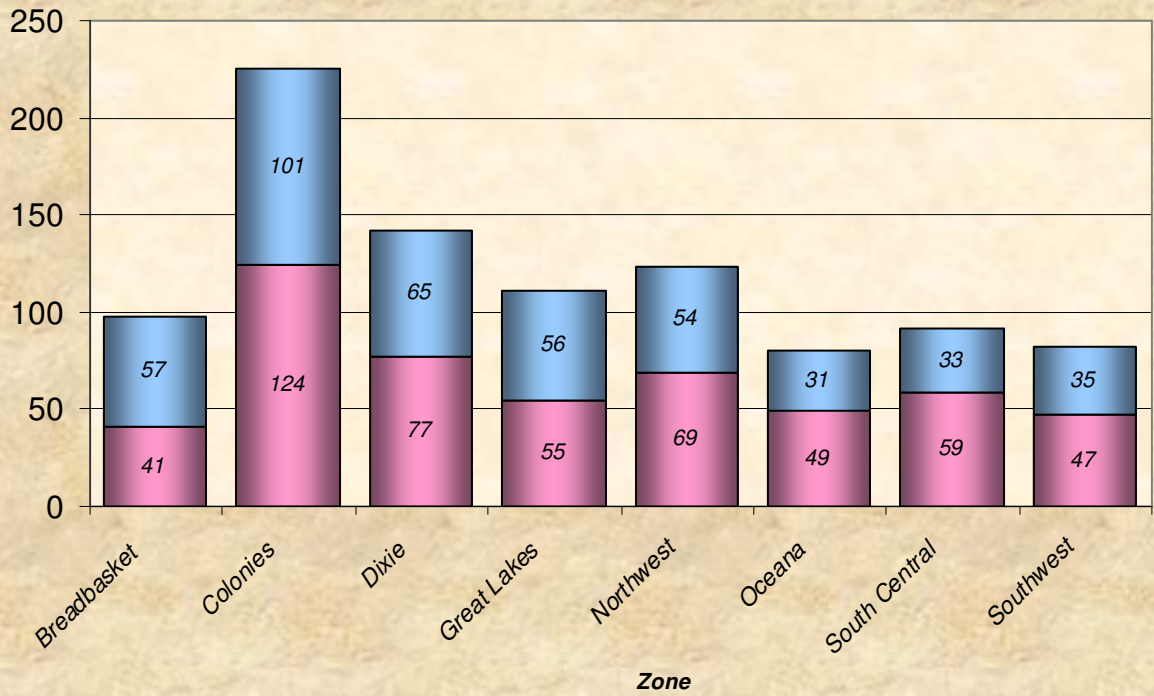

Total Distance (Miles) Per LMSC- June 2009

Total, Maximum and Average Distance in Miles Per Zone - June 2009

Total, Maximum and Average Distance in Miles Per Age Group - June 2009

Number
Participants

Male / Female Participants Per Zone - June 2009

Male
Female

Number
Participants

Male / Female Participants Per Age Group - June 2009

Male
Female

Male / Female Participants Per LMSC - June 2009

LMSC