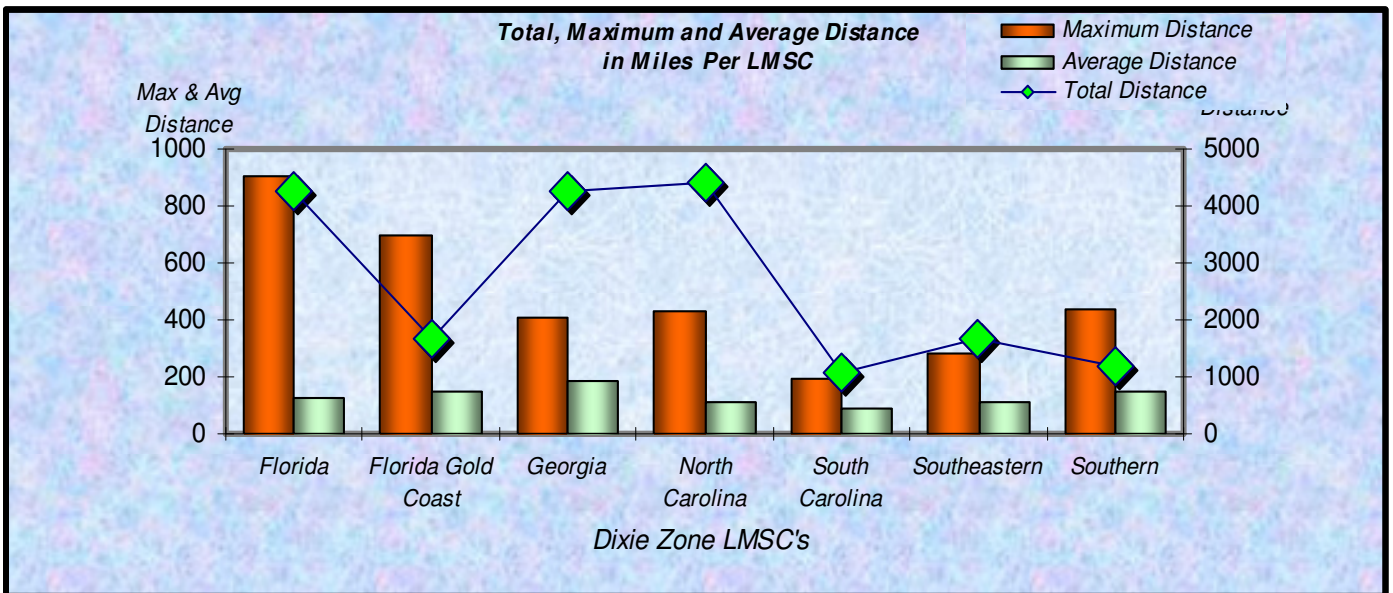

Total Distance (Miles) Per LMSC- June 2009

Total, Maximum and Average Distance in Miles Per Zone - June 2009

Total, Maximum and Average Distance in Miles Per Age Group - June 2009

Number
Participants

Male / Female Participants Per Zone - June 2009

Male
Female

Number
Participants

Male / Female Participants Per Age Group - June 2009

Male
Female

Male / Female Participants Per LMSC - June 2009

LMSC