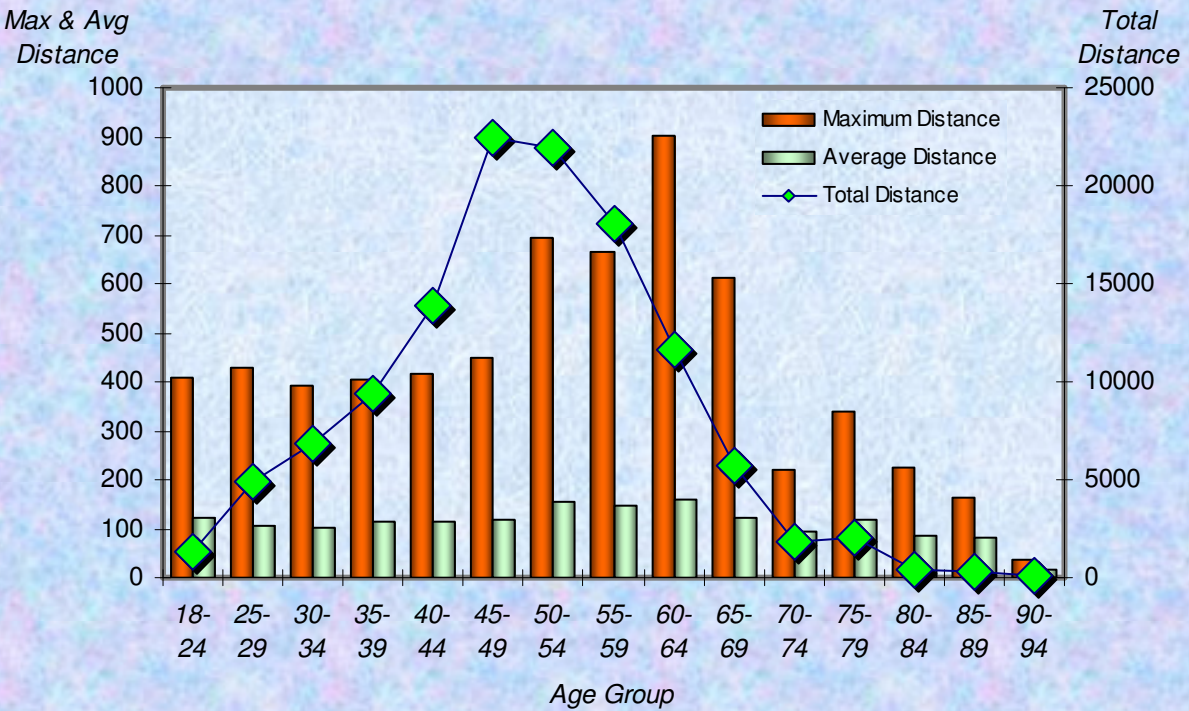

**% Total Distance
per Zone**

**% Total Distance
per Agegroup**

Zone

Total Distance in Miles Per Zone - June 2009

Age Group

Total Distance (Miles) for Each Age Group - June 2009

Total Distance

■ Total Distance

Total Distance (Miles) Per LMSC- June 2009

Total, Maximum and Average Distance in Miles Per Zone - June 2009

Total, Maximum and Average Distance in Miles Per Age Group - June 2009

Number
Participants

Male / Female Participants Per Zone - June 2009

Male
Female

Number
Participants

Male / Female Participants Per Age Group - June 2009

Male
Female

Male / Female Participants Per LMSC - June 2009

LMSC