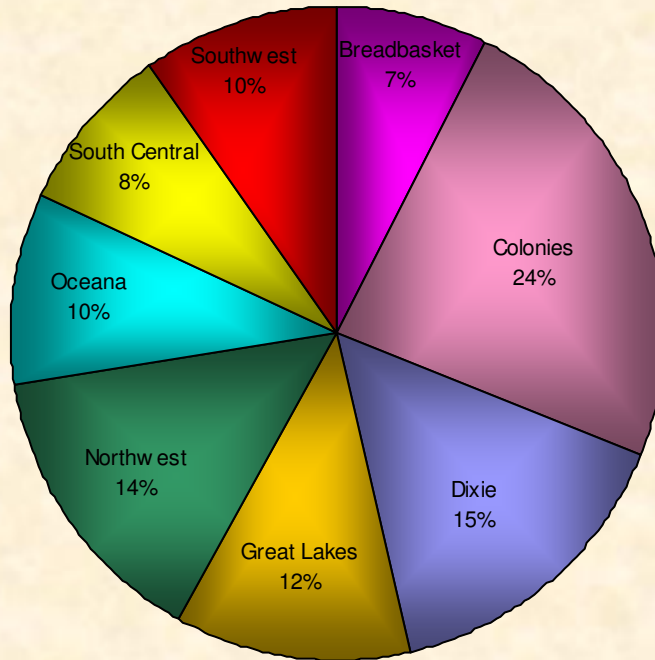

**% Total Distance
per Zone**

**% Total Distance
per Agegroup**

Zone

Total Distance in Miles Per Zone - June 2009

Age Group

Total Distance (Miles) for Each Age Group - June 2009

Total Distance

■ Total Distance

Total Distance (Miles) Per LMSC- June 2009

Total, Maximum and Average Distance in Miles Per Zone - June 2009

Total, Maximum and Average Distance in Miles Per Age Group - June 2009

Number
Participants

Male / Female Participants Per Zone - June 2009

Male
Female

Number
Participants

Male / Female Participants Per Age Group - June 2009

Male
Female

Male / Female Participants Per LMSC - June 2009

LMSC