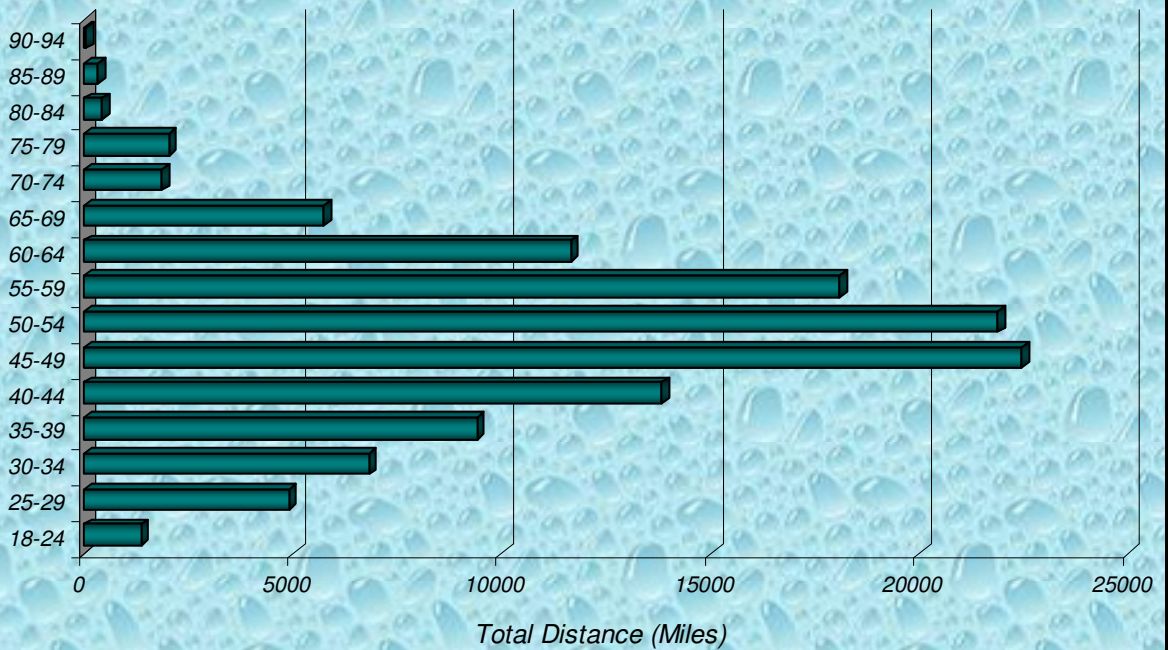

**% Total Distance
per Zone**

**% Total Distance
per Agegroup**

Zone

Total Distance in Miles Per Zone - June 2009

Age Group

Total Distance (Miles) for Each Age Group - June 2009

Total Distance

■ Total Distance

Total Distance (Miles) Per LMSC- June 2009

Total, Maximum and Average Distance in Miles Per Zone - June 2009

Total, Maximum and Average Distance in Miles Per Age Group - June 2009

Number
Participants

Male / Female Participants Per Zone - June 2009