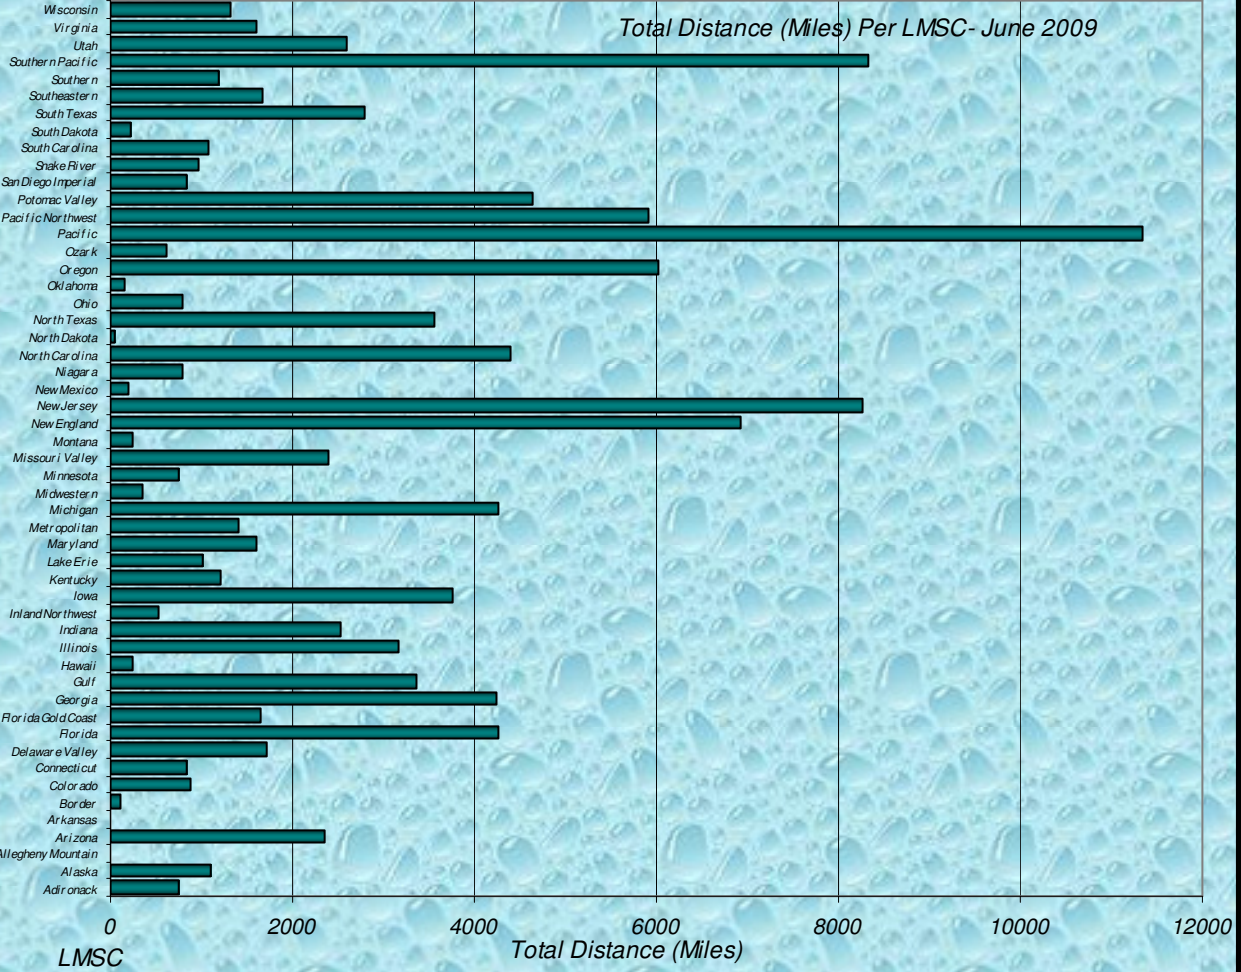

**% Total Distance
per Zone**

**% Total Distance
per Agegroup**

Zone

Total Distance in Miles Per Zone - June 2009

Age Group

Total Distance (Miles) for Each Age Group - June 2009

Total Distance

■ Total Distance

Total Distance (Miles) Per LMSC- June 2009

Total, Maximum and Average Distance in Miles Per Zone - June 2009

Total, Maximum and Average Distance in Miles Per Age Group - June 2009

Number
Participants

Male / Female Participants Per Zone - June 2009

Male
Female

Number
Participants

Male / Female Participants Per Age Group - June 2009

Male
Female

Male / Female Participants Per LMSC - June 2009

LMSC