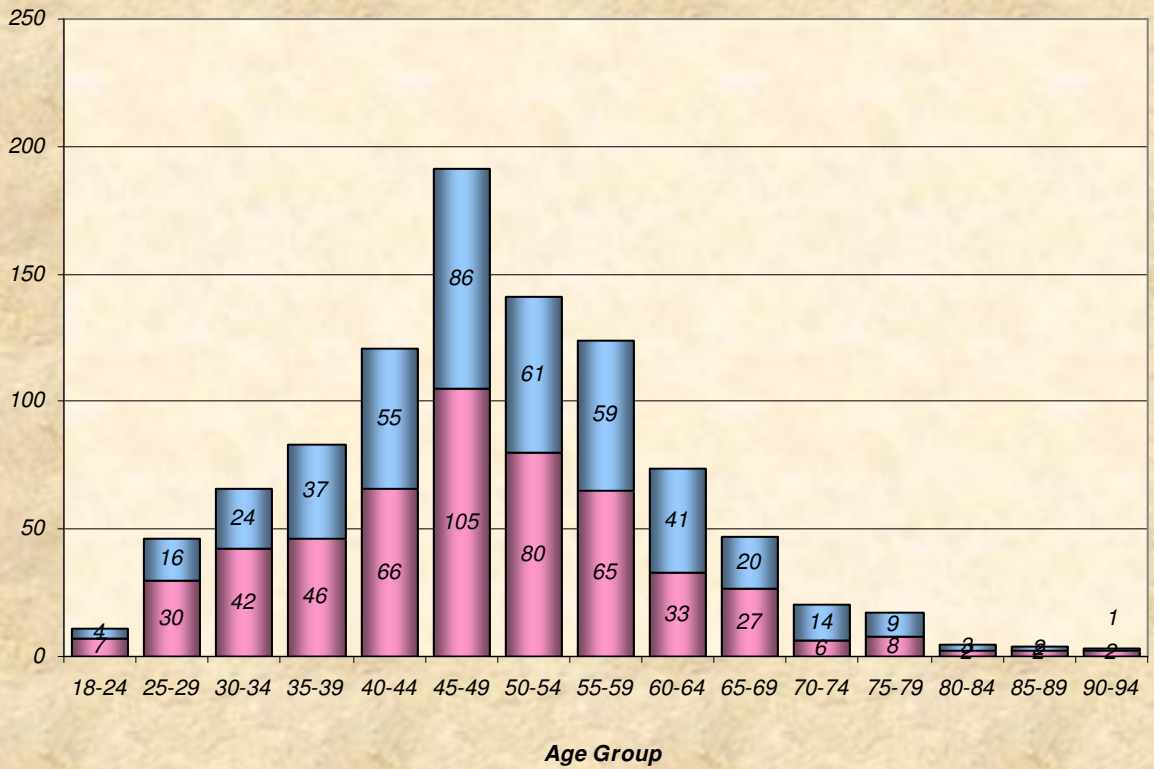

Total Distance (Miles) Per LMSC- June 2009

Total, Maximum and Average Distance in Miles Per Zone - June 2009

Total, Maximum and Average Distance in Miles Per Age Group - June 2009

Number
Participants

Male / Female Participants Per Zone - June 2009

Male
Female

Number
Participants

Male / Female Participants Per Age Group - June 2009

Male
Female

Male / Female Participants Per LMSC - June 2009

LMSC