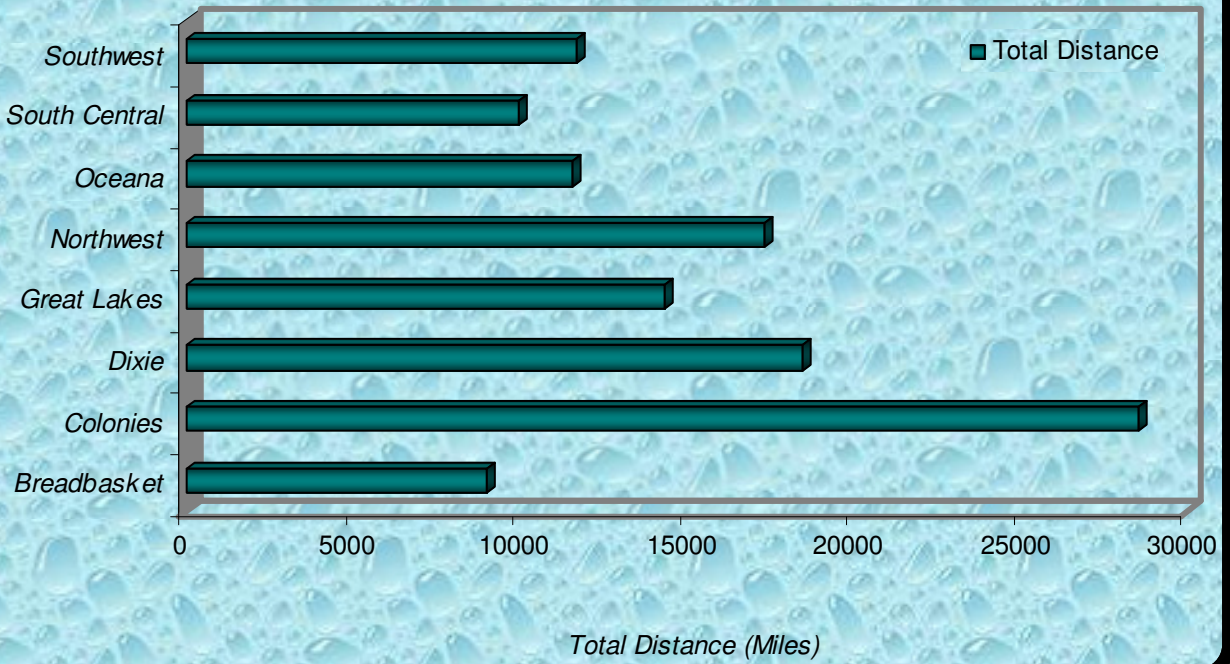

**% Total Distance
per Zone**

**% Total Distance
per Agegroup**

Zone

Total Distance in Miles Per Zone - June 2009

Age Group

Total Distance (Miles) for Each Age Group - June 2009

Total Distance

■ Total Distance

Total Distance (Miles) Per LMSC- June 2009

Total, Maximum and Average Distance in Miles Per Zone - June 2009

Total, Maximum and Average Distance in Miles Per Age Group - June 2009

Number
Participants

Male / Female Participants Per Zone - June 2009