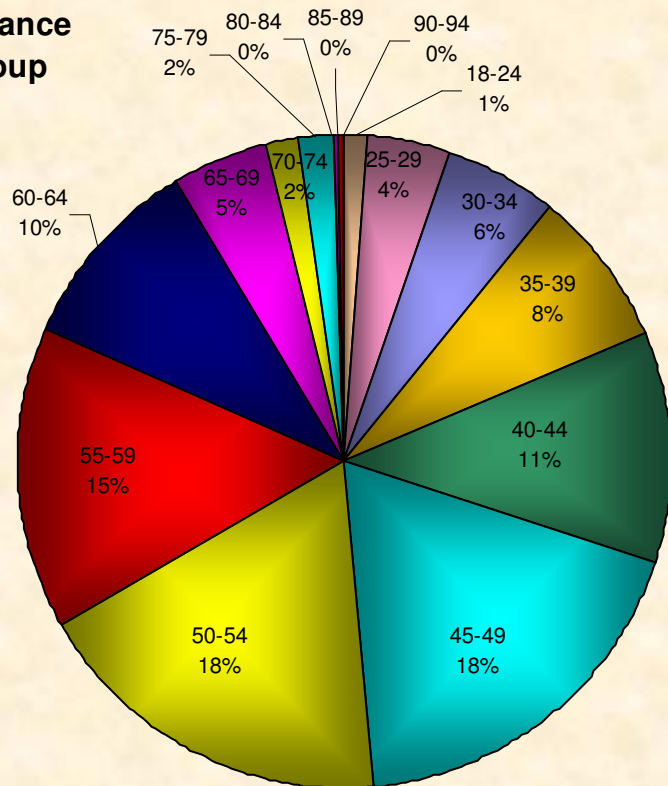

**% Total Distance
per Zone**

**% Total Distance
per Agegroup**

Zone

Total Distance in Miles Per Zone - June 2009

Age Group

Total Distance (Miles) for Each Age Group - June 2009

Total Distance

■ Total Distance

Total Distance (Miles) Per LMSC- June 2009

Total, Maximum and Average Distance in Miles Per Zone - June 2009

Total, Maximum and Average Distance in Miles Per Age Group - June 2009

Number
Participants

Male / Female Participants Per Zone - June 2009

Male
Female

Number
Participants

Male / Female Participants Per Age Group - June 2009

Male
Female

Male / Female Participants Per LMSC - June 2009

LMSC