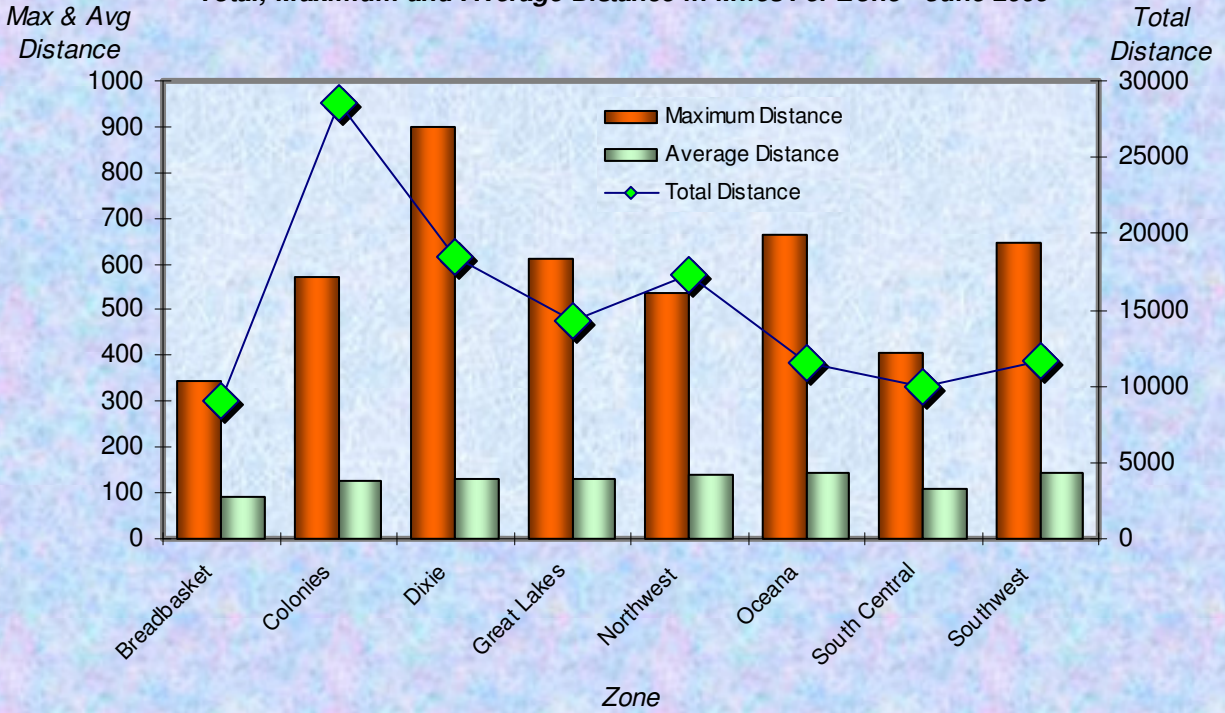

**% Total Distance
per Zone**

**% Total Distance
per Agegroup**

Zone

Total Distance in Miles Per Zone - June 2009

Age Group

Total Distance (Miles) for Each Age Group - June 2009

Total Distance

■ Total Distance

Total Distance (Miles) Per LMSC- June 2009

Total, Maximum and Average Distance in Miles Per Zone - June 2009

Total, Maximum and Average Distance in Miles Per Age Group - June 2009

Number
Participants

Male / Female Participants Per Zone - June 2009

Male
Female

Number
Participants

Male / Female Participants Per Age Group - June 2009

Male
Female

Male / Female Participants Per LMSC - June 2009

LMSC